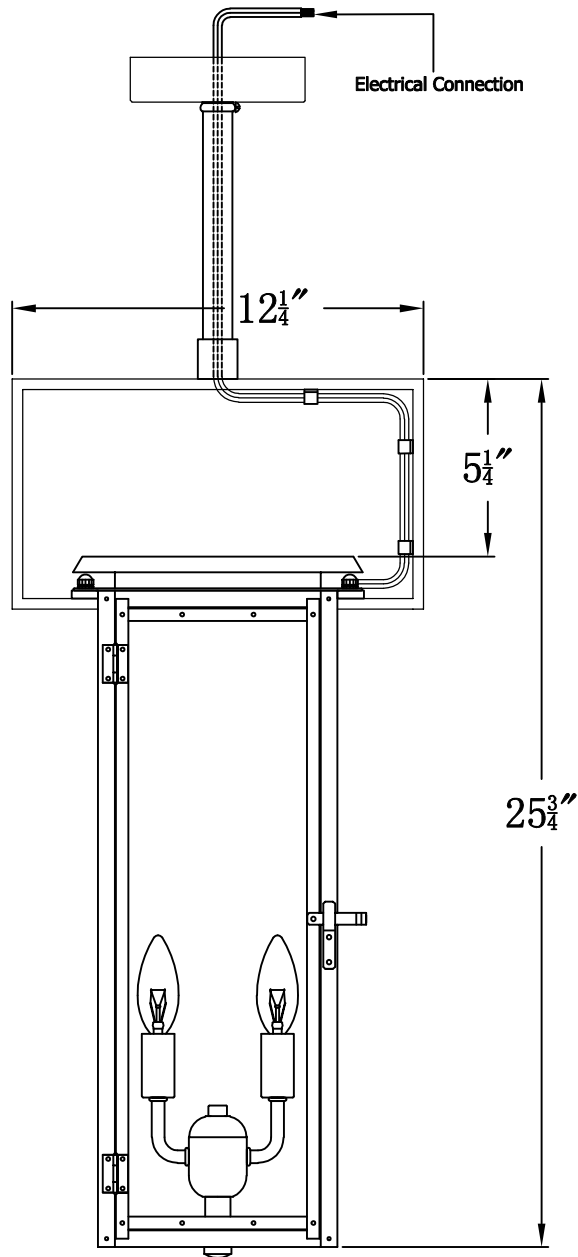

HYLAND 21 Electric With Contemporary Yoke (HL-21E COY1)

The CopperSmith		
Product Description	Drawing Description	9152 Hard Drive
Sockets:2-E12 Candelabra	REV:A/0	Foley Alabama 36536
Watts:2-60W	Date:03/11/2022	SKU Number:HL-21E
	Drawing by:Jason Huang	Product Name:Hyland 21 Electric