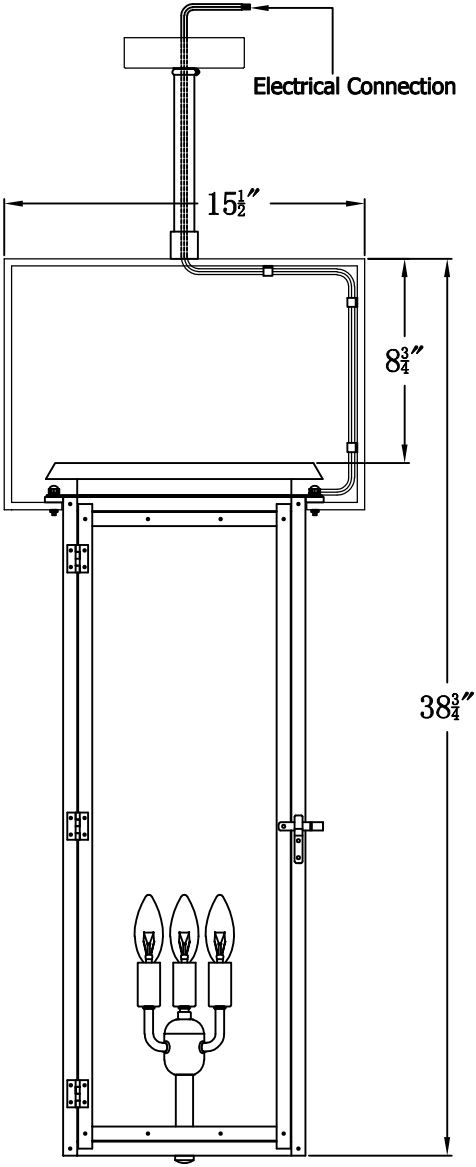

HYLAND 30 Electric With Contemporary Yoke
(HL-30E COY3)

The CopperSmith

		9152 Hard Drive
Product Description	Drawing Description	Foley Alabama 36536
Sockets:3-E12 Candelabra	REV:A/0	
Watts:3-60W	Date:03/12/2022	SKU Number:HL-30E
	Drawing by:Jason Huang	Product Name:Hyland 30 Electric