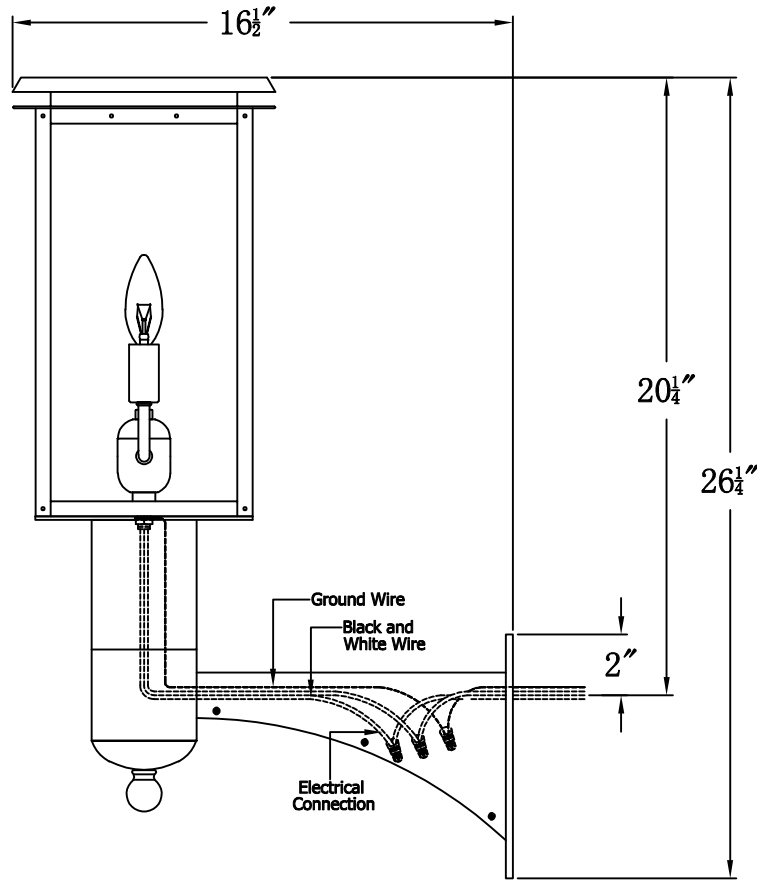

HYLAND 15 Electric With Grand Harbor Extension Bracket (HL-15E GH1)

The CopperSmith

Product Description	Drawing Description	9152 Hard Drive
Sockets:2-E12 Candelabra	REV:A/0	Foley Alabama 36536
Watts:2-60W	Date:03/09/2022	SKU Number:HL-15E
	Drawing by:Jason Huang	Product Name:Hyland 15 Electric