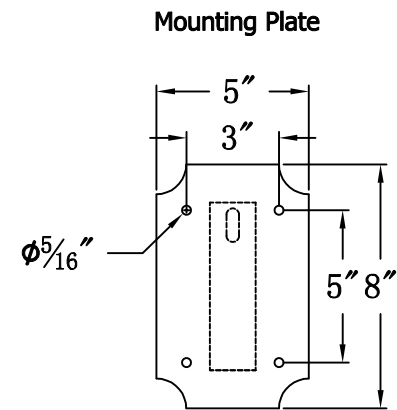

HYLAND 15 Electric With Grand Harbor Extension Bracket (HL-15E GH1)

The CopperSmith

Product Description	Drawing Description	9152 Hard Drive
Sockets:2-E12 Candelabra	REV:A/0	Foley Alabama 36536
Watts:2-60W	Date:03/09/2022	SKU Number:HL-15E
	Drawing by:Jason Huang	Product Name:Hyland 15 Electric