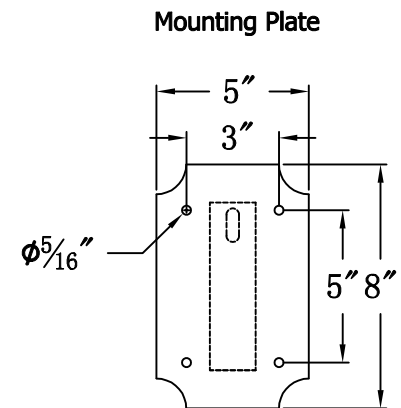

HYLAND 18 Electric With Grand Harbor Extension Bracket (HL-18E GH1)

The CopperSmith

The CopperSmith		9152 Hard Drive
Product Description	Drawing Description	Foley Alabama 36536
Sockets:2-E12 Candelabra	REV:A/0	
Watts:2-60W	Date:03/10/2022	SKU Number:HL-18E
	Drawing by:Jason Huang	Product Name:Hyland 18 Electric