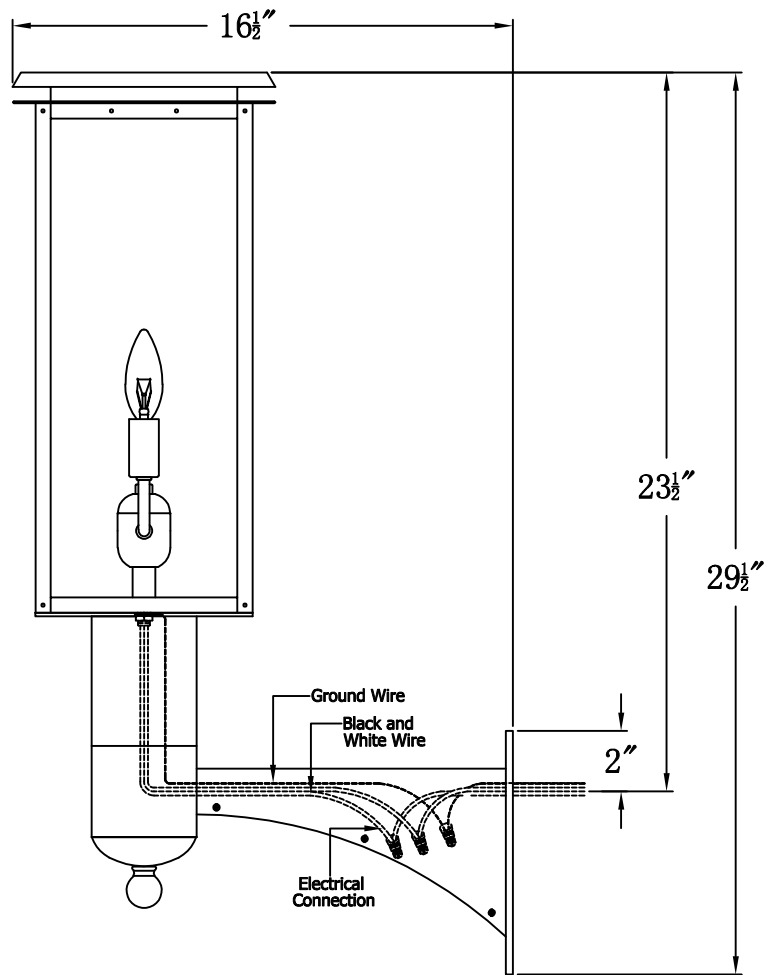

HYLAND 18 Electric With Grand Harbor Extension Bracket (HL-18E GH1)

The CopperSmith

The CopperSmith		9152 Hard Drive
Product Description	Drawing Description	Foley Alabama 36536
Sockets:2-E12 Candelabra	REV:A/0	
Watts:2-60W	Date:03/10/2022	SKU Number:HL-18E
	Drawing by:Jason Huang	Product Name:Hyland 18 Electric