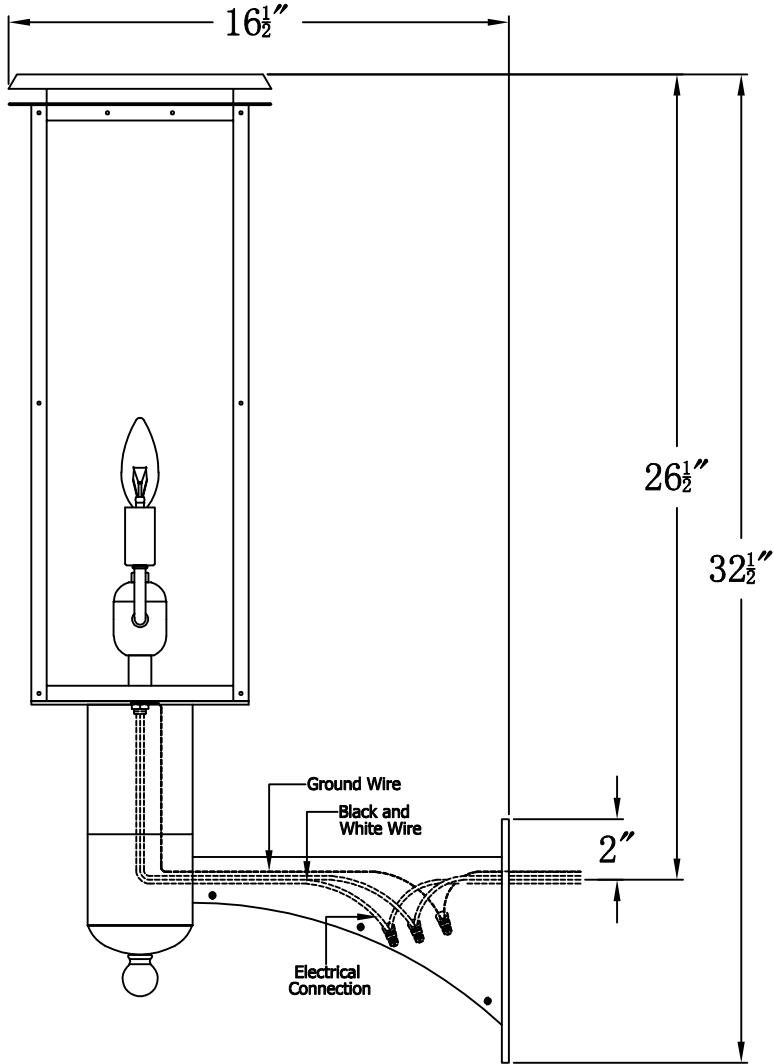

HYLAND 21 Electric With Grand Harbor Extension Bracket (HL-21E GH1)

The CopperSmith		
Product Description	Drawing Description	9152 Hard Drive
Sockets:2-E12 Candelabra	REV:A/0	Foley Alabama 36536
Watts:2-60W	Date:03/11/2022	SKU Number:HL-21E
	Drawing by:Jason Huang	Product Name:Hyland 21 Electric