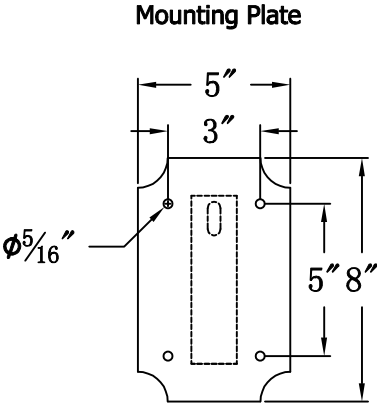

HYLAND 21 Electric With Grand Harbor Extension Bracket (HL-21E GH1)

The CopperSmith		
Product Description	Drawing Description	9152 Hard Drive
Sockets:2-E12 Candelabra	REV:A/0	Foley Alabama 36536
Watts:2-60W	Date:03/11/2022	SKU Number:HL-21E
	Drawing by:Jason Huang	Product Name:Hyland 21 Electric