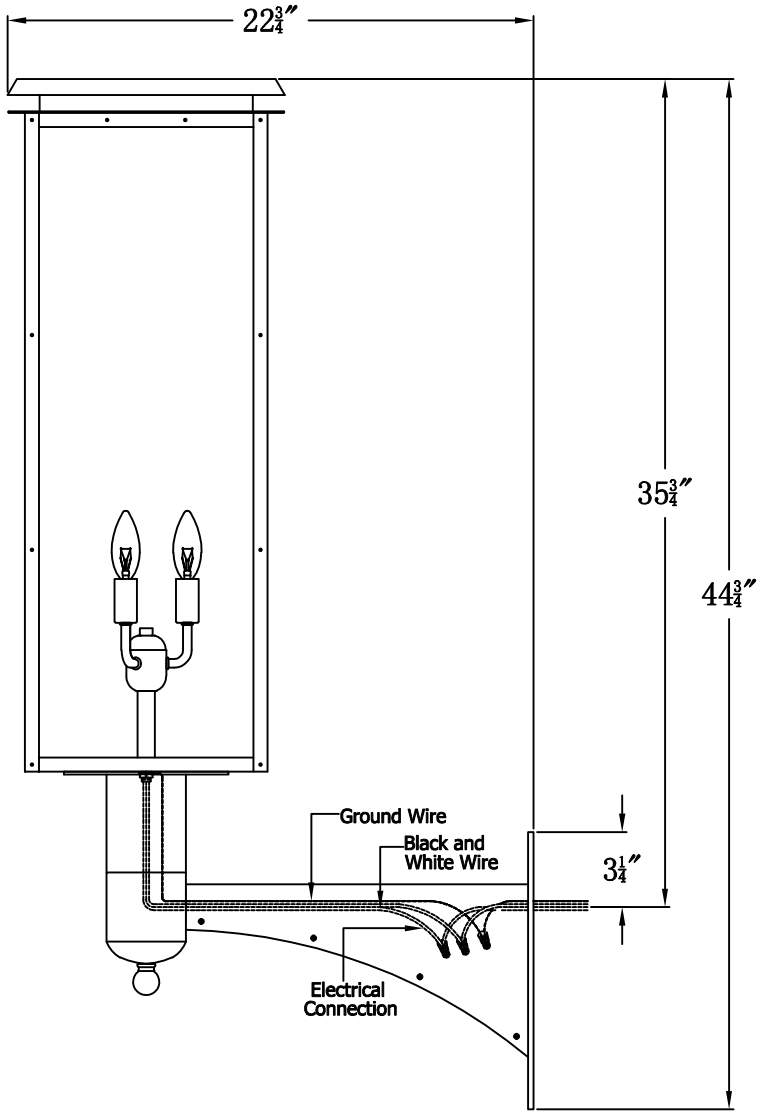

HYLAND 30 Electric With Grand Harbor Extension Bracket (HL-30E GH2)

The CopperSmith		
Product Description	Drawing Description	9152 Hard Drive
Sockets:3-E12 Candelabra	REV:A/0	Foley Alabama 36536
Watts:3-60W	Date:03/12/2022	SKU Number:HL-30E
	Drawing by:Jason Huang	Product Name:Hyland 30 Electric