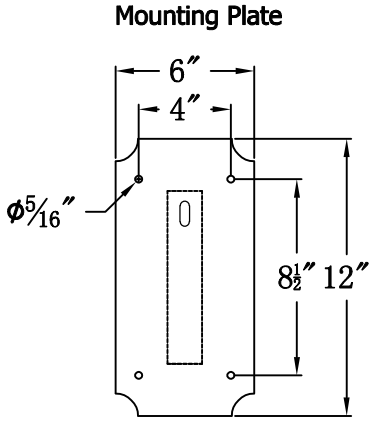

HYLAND 30 Electric With Grand Harbor Extension Bracket (HL-30E GH2)

The CopperSmith		
Product Description	Drawing Description	9152 Hard Drive
Sockets:3-E12 Candelabra	REV:A/0	Foley Alabama 36536
Watts:3-60W	Date:03/12/2022	SKU Number:HL-30E
	Drawing by:Jason Huang	Product Name:Hyland 30 Electric