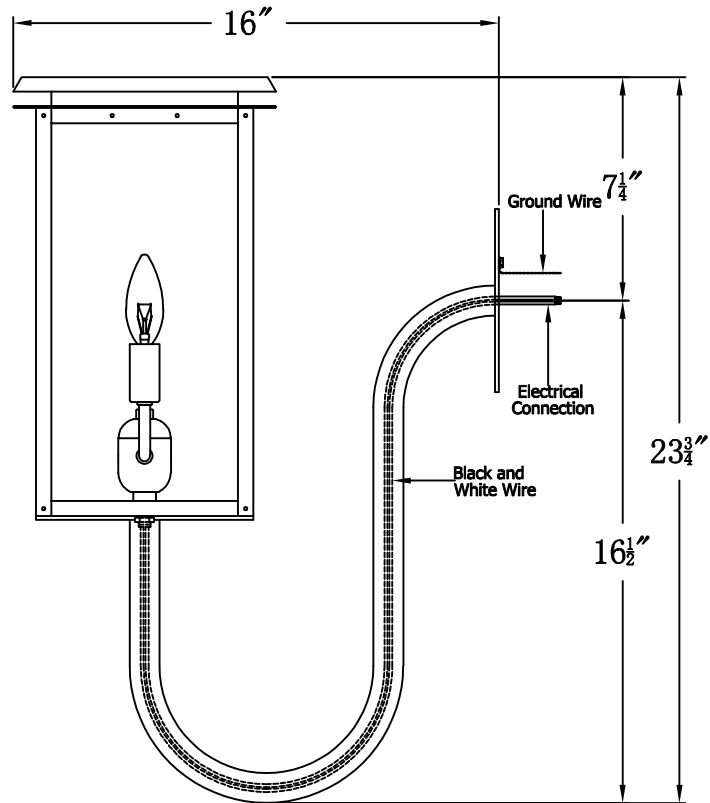

HYLAND 15 Electric With Gooseneck(HL-15E GNP3)

Front View of Mounting Plate

The CopperSmith

Product Description	Drawing Description	9152 Hard Drive
Sockets:2-E12 Candelabra	REV:A/0	Foley Alabama 36536
Watts:2-60W	Date:03/09/2022	SKU Number:HL-15E
	Drawing by:Jason Huang	Product Name:Hyland 15 Electric