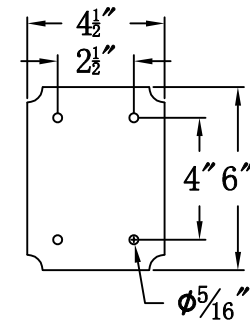

HYLAND 15 Electric With Gooseneck(HL-15E GNP3)

Front View of Mounting Plate

The CopperSmith

Product Description	Drawing Description	9152 Hard Drive
Sockets:2-E12 Candelabra	REV:A/0	Foley Alabama 36536
Watts:2-60W	Date:03/09/2022	SKU Number:HL-15E
	Drawing by:Jason Huang	Product Name:Hyland 15 Electric