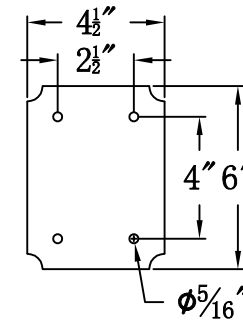

## The CopperSmith

Product Description	Drawing Description	9152 Hard Drive
Sockets:2-E12 Candelabra	REV:A/0	Foley Alabama 36536
Watts:2-60W	Date:03/10/2022	SKU Number:HL-18E
	Drawing by:Jason Huang	Product Name:Hyland 18 Electric