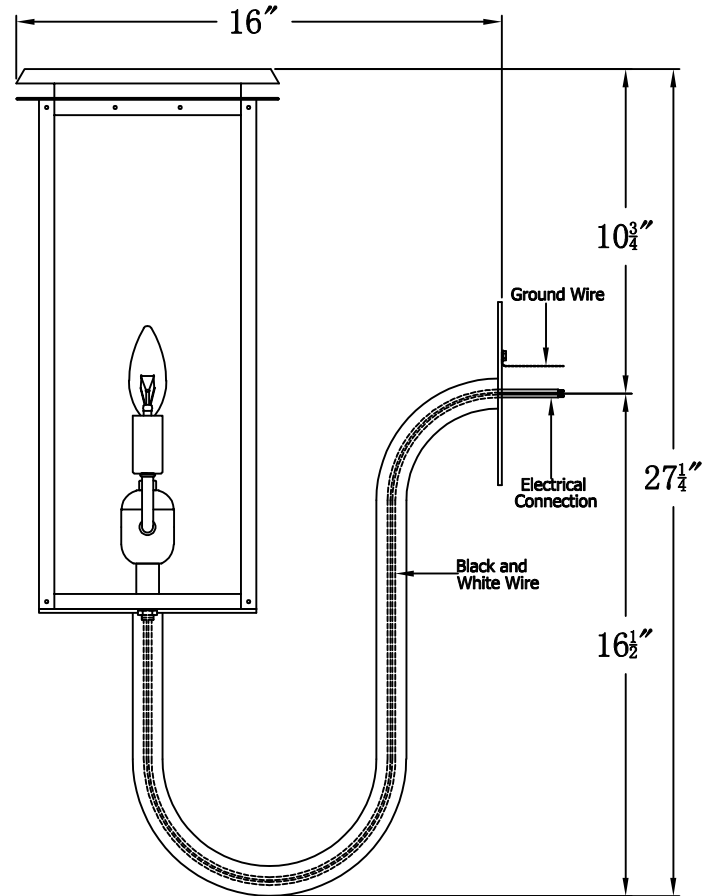

# HYLAND 18 Electric With Gooseneck(HL-18E GNP3)

Front View of Mounting Plate

## The CopperSmith

Product Description	Drawing Description	9152 Hard Drive
Sockets:2-E12 Candelabra	REV:A/0	Foley Alabama 36536
Watts:2-60W	Date:03/10/2022	SKU Number:HL-18E
	Drawing by:Jason Huang	Product Name:Hyland 18 Electric