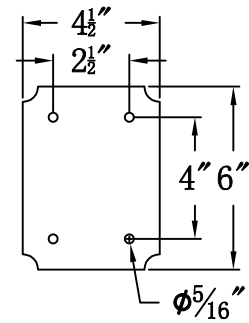

HYLAND 21 Electric With Gooseneck(HL-21E GNP3)

Front View of Mounting Plate

The CopperSmith

Product Description	Drawing Description	9152 Hard Drive
Sockets:2-E12 Candelabra	REV:A/0	Foley Alabama 36536
Watts:2-60W	Date:03/12/2022	SKU Number:HL-21E
	Drawing by:Jason Huang	Product Name:Hyland 21 Electric