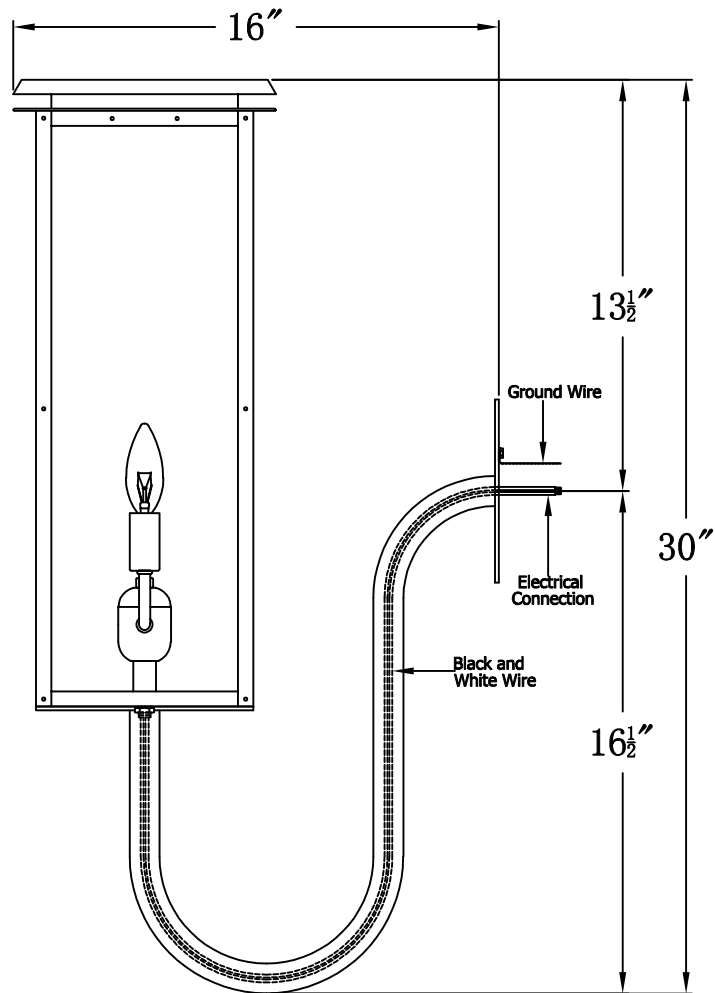

HYLAND 21 Electric With Gooseneck(HL-21E GNP3)

Front View of Mounting Plate

The CopperSmith

Product Description	Drawing Description	9152 Hard Drive
Sockets:2-E12 Candelabra	REV:A/0	Foley Alabama 36536
Watts:2-60W	Date:03/12/2022	SKU Number:HL-21E
	Drawing by:Jason Huang	Product Name:Hyland 21 Electric