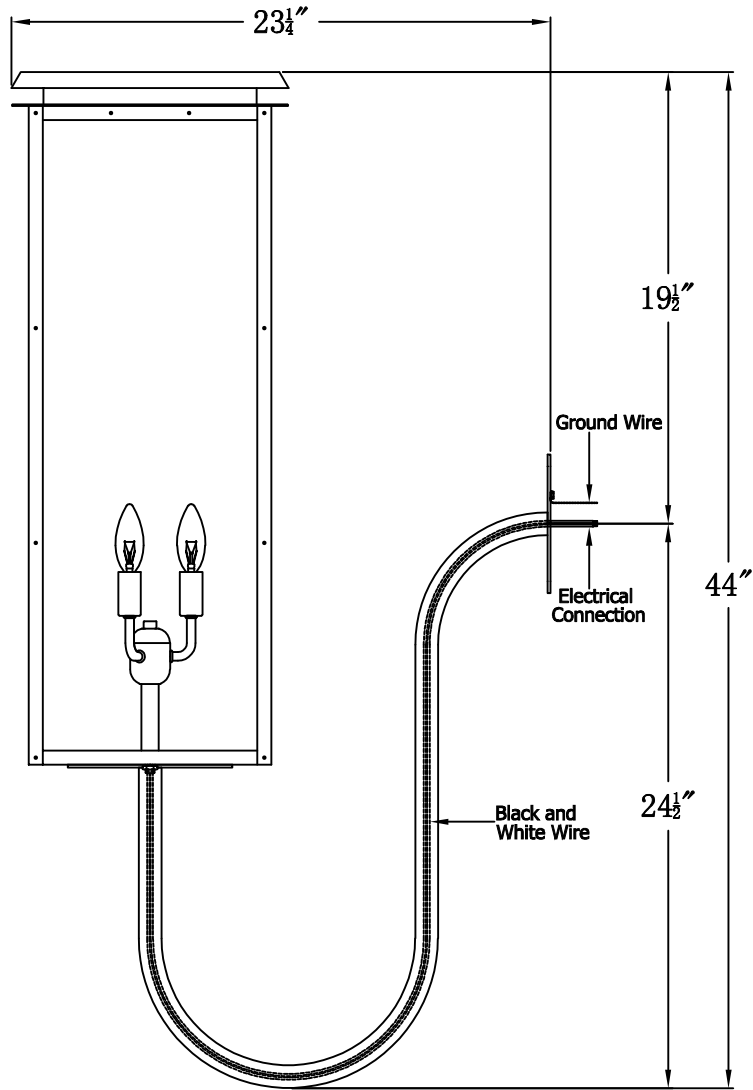

HYLAND 30 Electric With Gooseneck(HL-30E GNP7)

Front View of Mounting Plate

The CopperSmith

Product Description		9152 Hard Drive
Sockets:3-E12 Candelabra		Foley Alabama 36536
Watts:3-60W	Date:03/12/2022	SKU Number:HL-30E
	Drawing by:Jason Huang	Product Name:Hyland 30 Electric