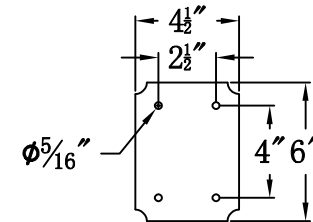

HYLAND 30 Electric With Gooseneck(HL-30E GNP7)

Front View of Mounting Plate

The CopperSmith

Product Description		9152 Hard Drive
Sockets:3-E12 Candelabra		Foley Alabama 36536
Watts:3-60W	Date:03/12/2022	SKU Number:HL-30E
	Drawing by:Jason Huang	Product Name:Hyland 30 Electric