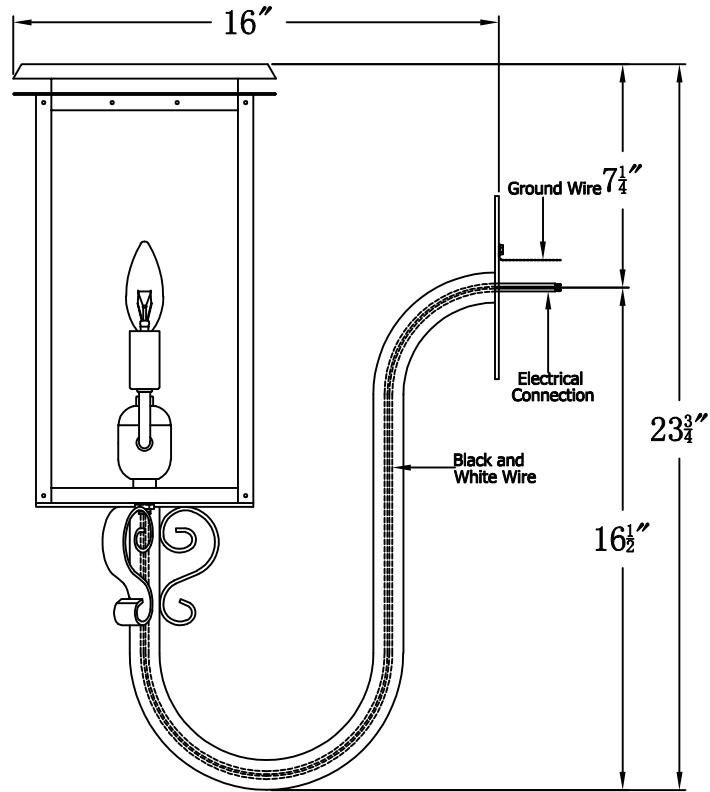

HYLAND 15 Electric With Gooseneck Scroll (HL-15E GNS3)

Front View of Mounting Plate

The CopperSmith

Product Description	Drawing Description	9152 Hard Drive
Sockets:2-E12 Candelabra	REV:A/0	Foley Alabama 36536
Watts:2-60W	Date:03/09/2022	SKU Number:HL-15E
	Drawing by:Jason Huang	Product Name:Hyland 15 Electric