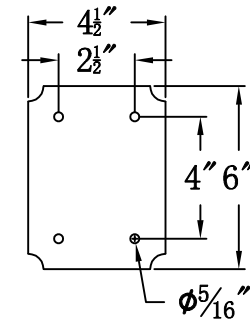

HYLAND 15 Electric With Gooseneck Scroll (HL-15E GNS3)

Front View of Mounting Plate

The CopperSmith

Product Description	Drawing Description	9152 Hard Drive
Sockets:2-E12 Candelabra	REV:A/0	Foley Alabama 36536
Watts:2-60W	Date:03/09/2022	SKU Number:HL-15E
	Drawing by:Jason Huang	Product Name:Hyland 15 Electric