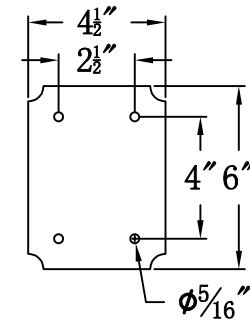

HYLAND 18 Electric With Gooseneck Scroll (HL-18E GNS3)

Front View of Mounting Plate

The CopperSmith

Product Description		Drawing Description		9152 Hard Drive	
Sockets:2-E12 Candelabra		REV:A/0		Foley Alabama 36536	
Watts:2-60W		Date:03/10/2022		SKU Number:HL-18E	
		Drawing by:Jason Huang		Product Name:Hyland 18 Electric	