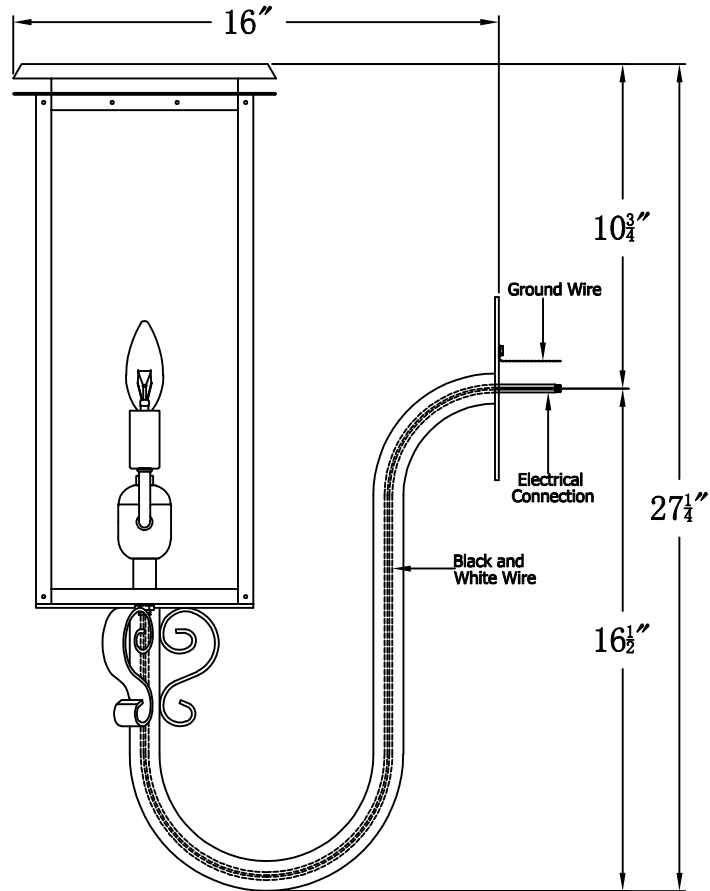

HYLAND 18 Electric With Gooseneck Scroll (HL-18E GNS3)

Front View of Mounting Plate

The CopperSmith

Product Description		Drawing Description		9152 Hard Drive	
Sockets:2-E12 Candelabra		REV:A/0		Foley Alabama 36536	
Watts:2-60W		Date:03/10/2022		SKU Number:HL-18E	
		Drawing by:Jason Huang		Product Name:Hyland 18 Electric	