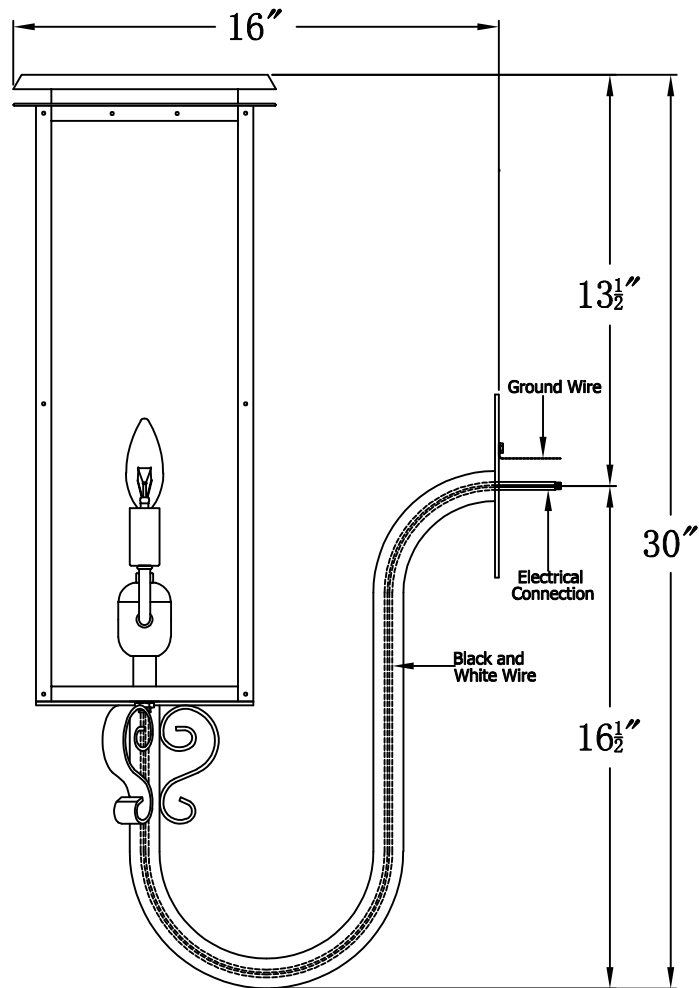

# HYLAND 21 Electric With Gooseneck Scroll (HL-21E GNS3)

Front View of Mounting Plate

## The CopperSmith

Product Description	Drawing Description	9152 Hard Drive
Sockets:2-E12 Candelabra	REV:A/0	Foley Alabama 36536
Watts:2-60W	Date:03/12/2022	SKU Number:HL-21E
	Drawing by:Jason Huang	Product Name:Hyland 21 Electric