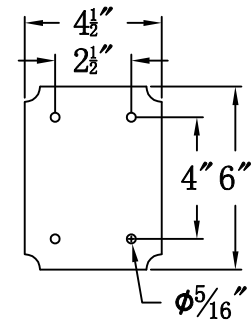

# HYLAND 21 Electric With Gooseneck Scroll (HL-21E GNS3)

Front View of Mounting Plate

## The CopperSmith

Product Description	Drawing Description	9152 Hard Drive
Sockets:2-E12 Candelabra	REV:A/0	Foley Alabama 36536
Watts:2-60W	Date:03/12/2022	SKU Number:HL-21E
	Drawing by:Jason Huang	Product Name:Hyland 21 Electric