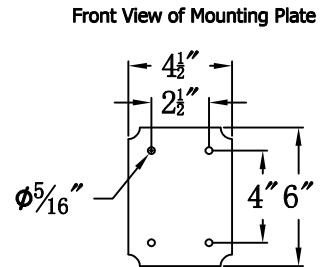

HYLAND 30 Electric With Gooseneck Scroll (HL-30E GNS7)

The CopperSmith		
Product Description	Drawing Description	9152 Hard Drive
Sockets:3-E12 Candelabra	REV:A/0	Foley Alabama 36536
Watts:3-60W	Date:03/12/2022	SKU Number:HL-30E
	Drawing by:Jason Huang	Product Name:Hyland 30 Electric