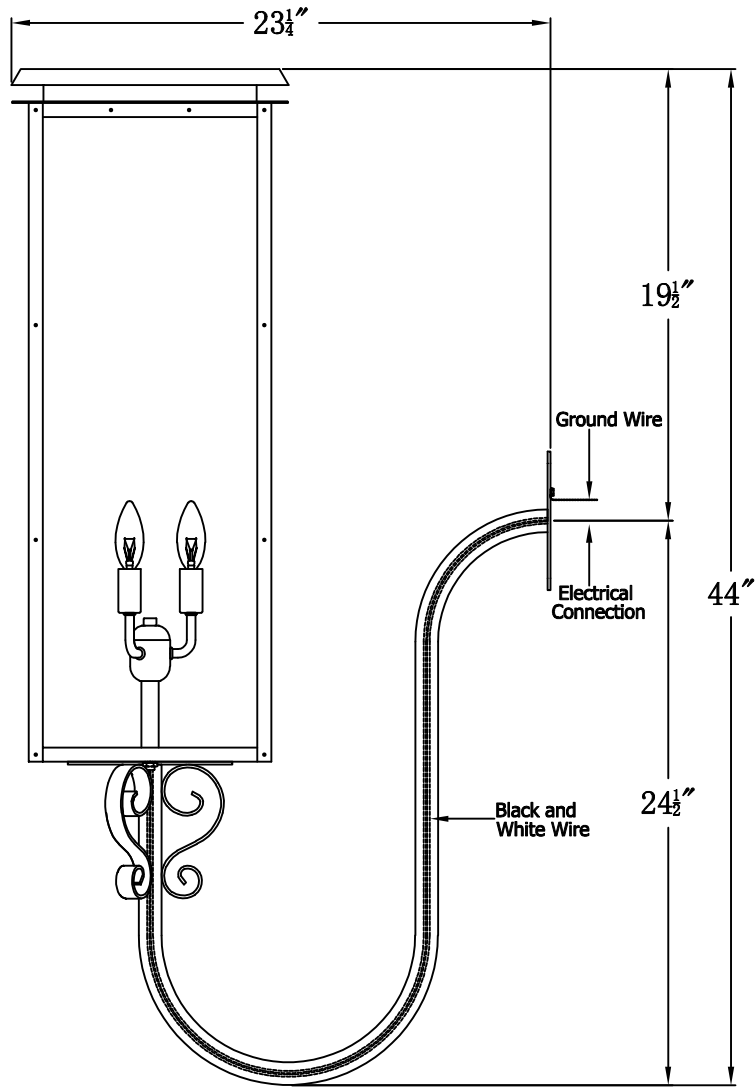

HYLAND 30 Electric With Gooseneck Scroll (HL-30E GNS7)

The CopperSmith		
Product Description	Drawing Description	9152 Hard Drive
Sockets:3-E12 Candelabra	REV:A/0	Foley Alabama 36536
Watts:3-60W	Date:03/12/2022	SKU Number:HL-30E
	Drawing by:Jason Huang	Product Name:Hyland 30 Electric