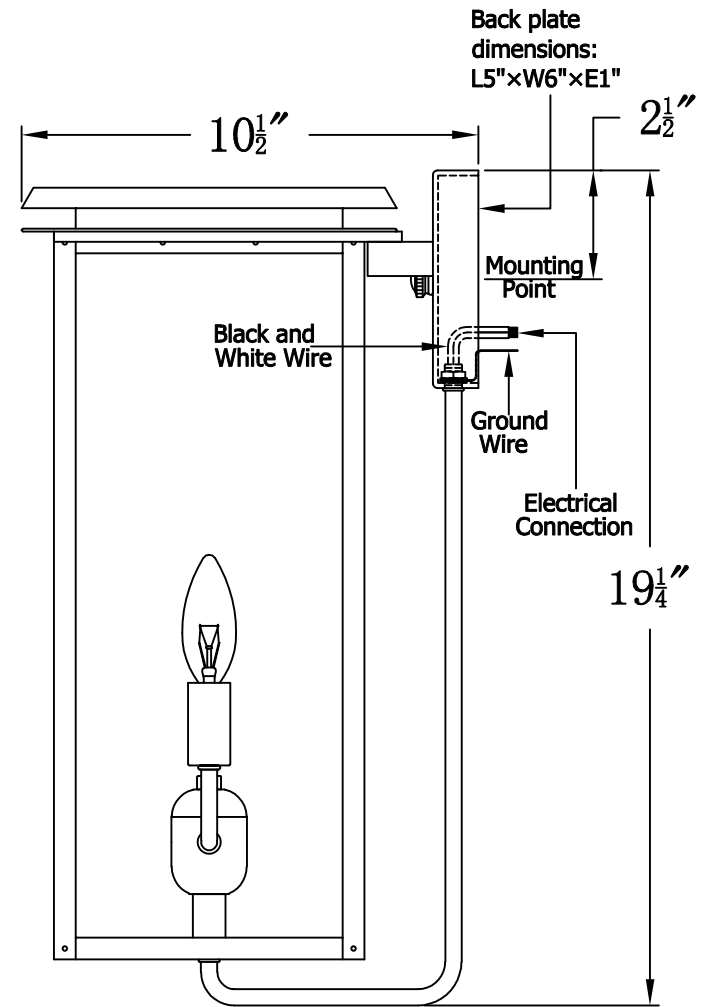

## HYLAND 18 Electric (HL-18E) Standard Wall Mount

### The CopperSmith

Product Description	Drawing Description	9152 Hard Drive
Sockets:2-E12 Candelabra	REV:A/0	Foley Alabama 36536
Watts:2-60W	Date:03/09/2022	SKU Number:HL-18E
	Drawing by:Jason Huang	Product Name:Hyland 18 Electric