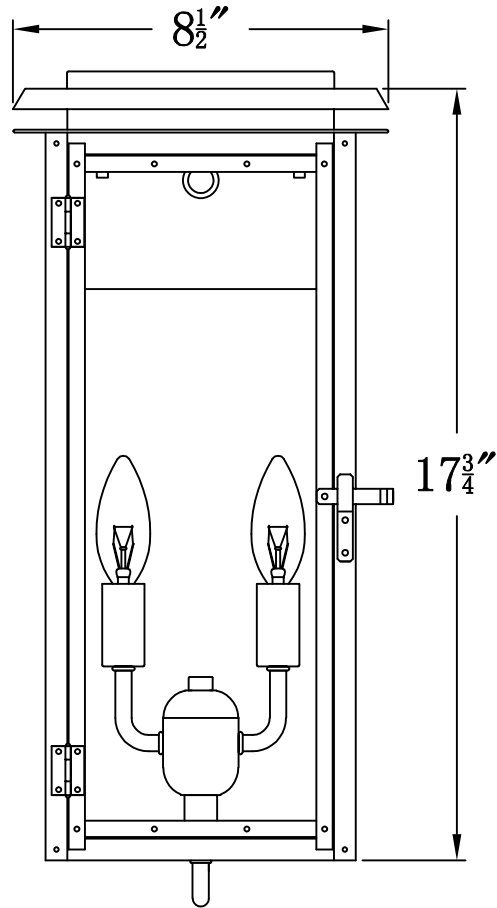

## HYLAND 18 Electric (HL-18E) Standard Wall Mount

### The CopperSmith

Product Description	Drawing Description	9152 Hard Drive
Sockets:2-E12 Candelabra	REV:A/0	Foley Alabama 36536
Watts:2-60W	Date:03/09/2022	SKU Number:HL-18E
	Drawing by:Jason Huang	Product Name:Hyland 18 Electric