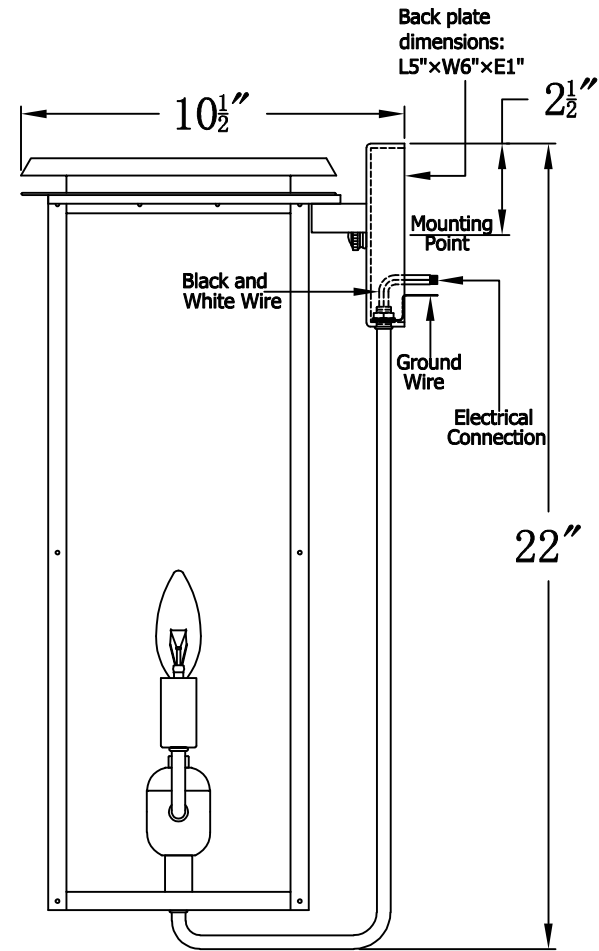

HYLAND 21 Electric (HL-21E) Standard Wall Mount

The CopperSmith

Product Description	Drawing Description	9152 Hard Drive
Sockets:2-E12 Candelabra	REV:A/0	Foley Alabama 36536
Watts:2-60W	Date:03/10/2022	SKU Number:HL-21E
	Drawing by:Jason Huang	Product Name:Hyland 21 Electric