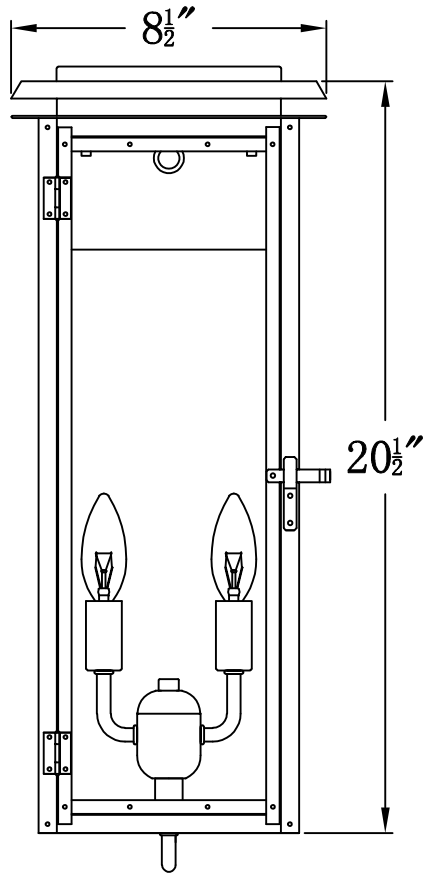

HYLAND 21 Electric (HL-21E) Standard Wall Mount

The CopperSmith

Product Description	Drawing Description	9152 Hard Drive
Sockets:2-E12 Candelabra	REV:A/0	Foley Alabama 36536
Watts:2-60W	Date:03/10/2022	SKU Number:HL-21E
	Drawing by:Jason Huang	Product Name:Hyland 21 Electric