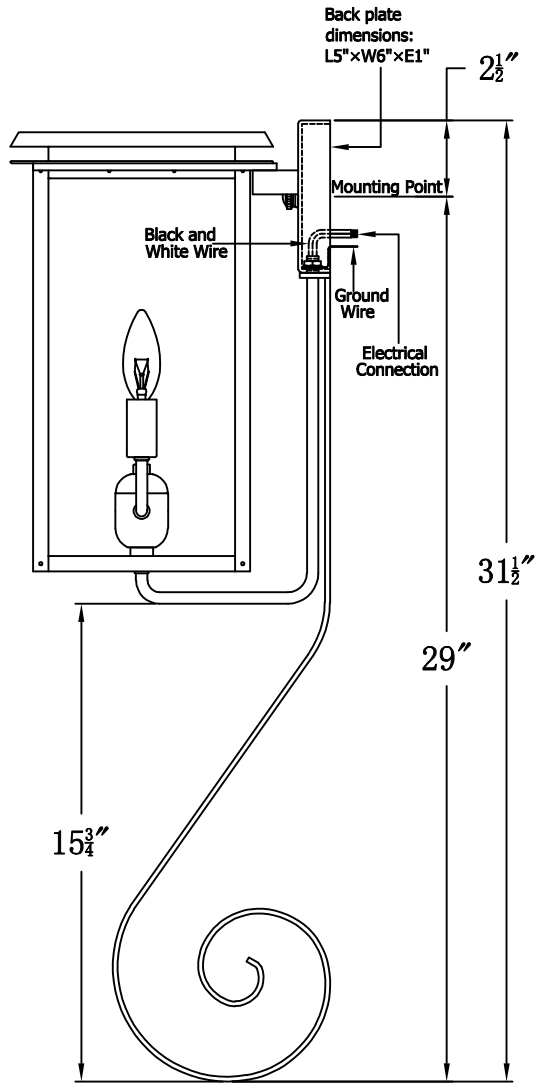

## HYLAND 15 Electric With Bottom Scroll (HL-15E BS3)

### The CopperSmith

<b>The CopperSmith</b>		<u>9152 Hard Drive</u>
Product Description	Drawing Description	<u>Foley Alabama 36536</u>
Sockets:2-E12 Candelabra	REV:A/0	SKU Number:HL-15E
Watts:2-60W	Date:03/09/2022	Product Name:Hyland 15 Electric
	Drawing by:Jason Huang	