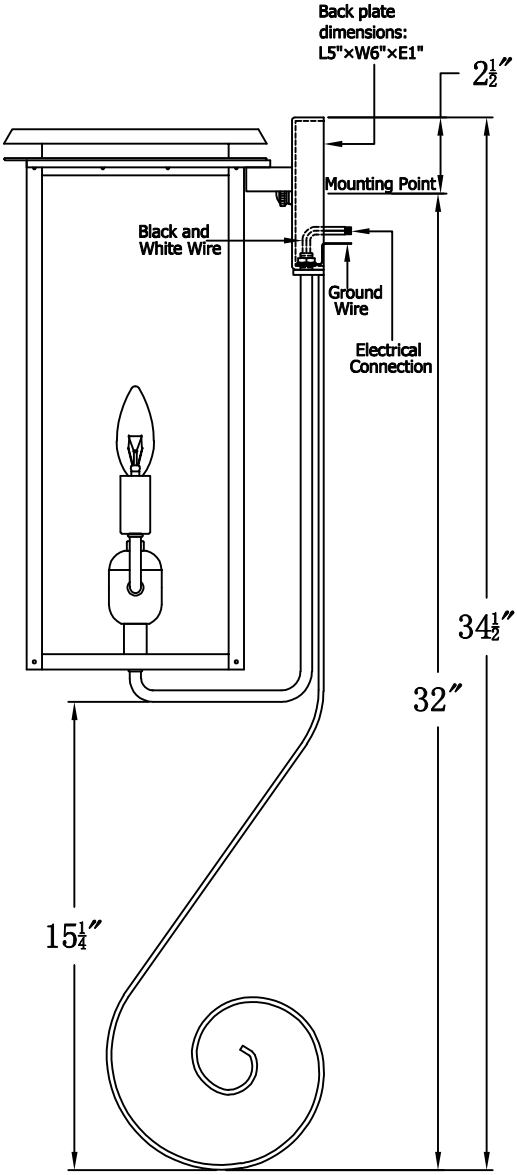

# HYLAND 18 Electric With Bottom Scroll (HL-18E BS4)

The CopperSmith		
Product Description	Drawing Description	9152 Hard Drive
Sockets:2-E12 Candelabra	REV:A/0	Foley Alabama 36536
Watts:2-60W	Date:03/10/2022	SKU Number:HL-18E
	Drawing by:Jason Huang	Product Name:Hyland 18 Electric