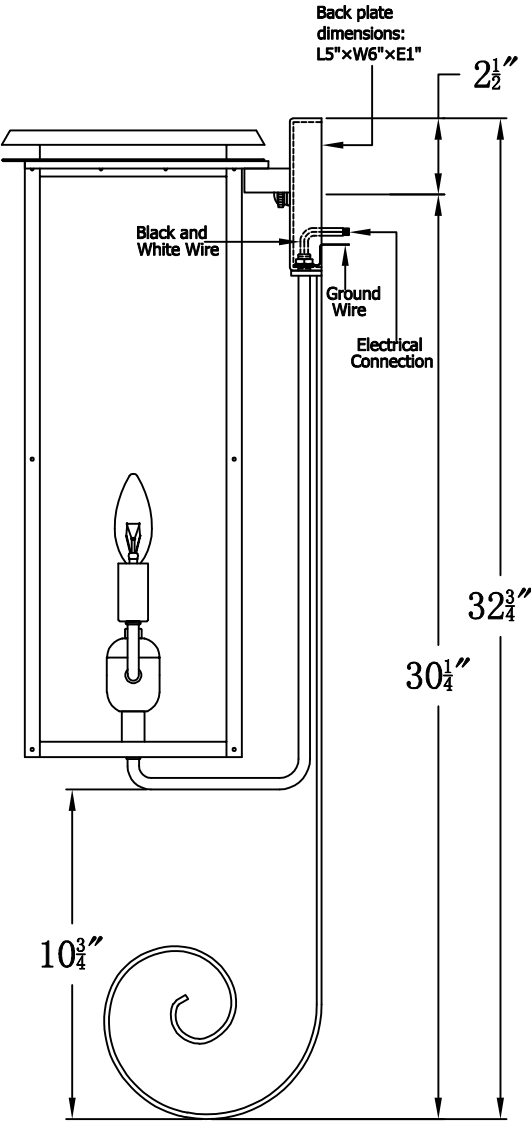

HYLAND 21 Electric With Reverse Bottom Scroll (HL-21E RBS3)

The CopperSmith

		9152 Hard Drive
Product Description	Drawing Description	Foley Alabama 36536
Sockets:2-E12 Candelabra	REV:A/0	
Watts:2-60W	Date:03/12/2022	SKU Number:HL-21E
	Drawing by:Jason Huang	Product Name:Hyland 21 Electric