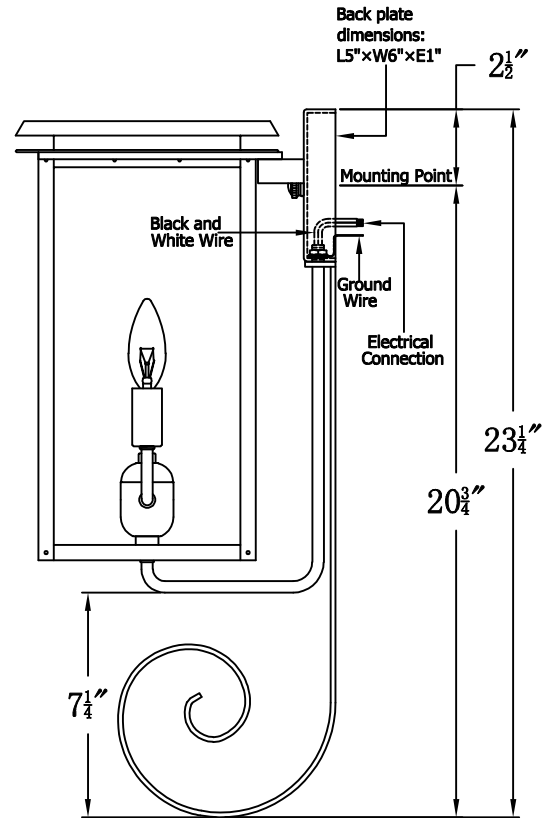

## HYLAND 15 Electric With Reverse Bottom Scroll (HL-15E RBS1)

### The CopperSmith

Product Description	Drawing Description	9152 Hard Drive
Sockets:2-E12 Candelabra	REV:A/0	Foley Alabama 36536
Watts:2-60W	Date:03/09/2022	SKU Number:HL-15E
	Drawing by:Jason Huang	Product Name:Hyland 15 Electric