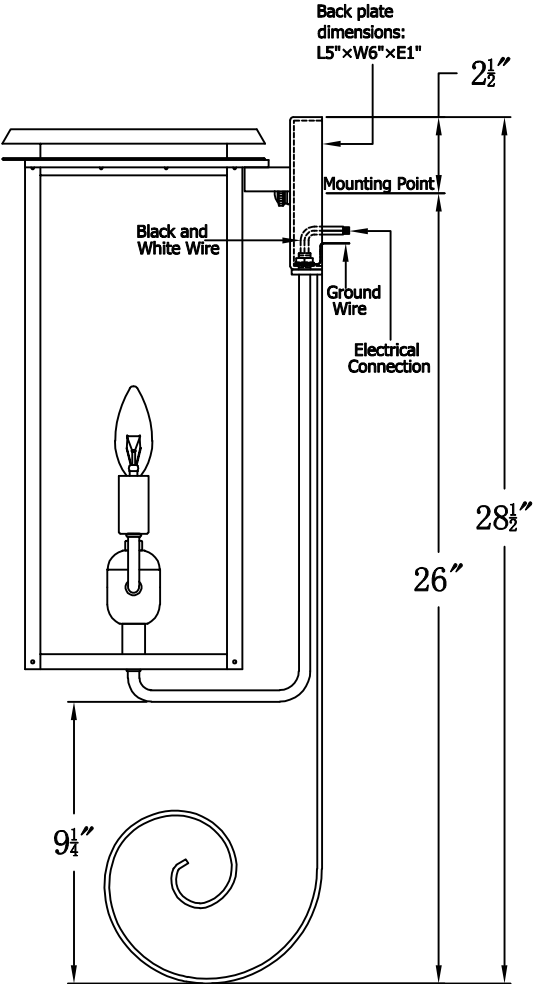

# HYLAND 18 Electric With Reverse Bottom Scroll (HL-18E RBS2)

<b>The CopperSmith</b>		
Product Description	Drawing Description	9152 Hard Drive
Sockets:2-E12 Candelabra	REV:A/0	Foley Alabama 36536
Watts:2-60W	Date:03/10/2022	SKU Number:HL-18E
	Drawing by:Jason Huang	Product Name:Hyland 18 Electric