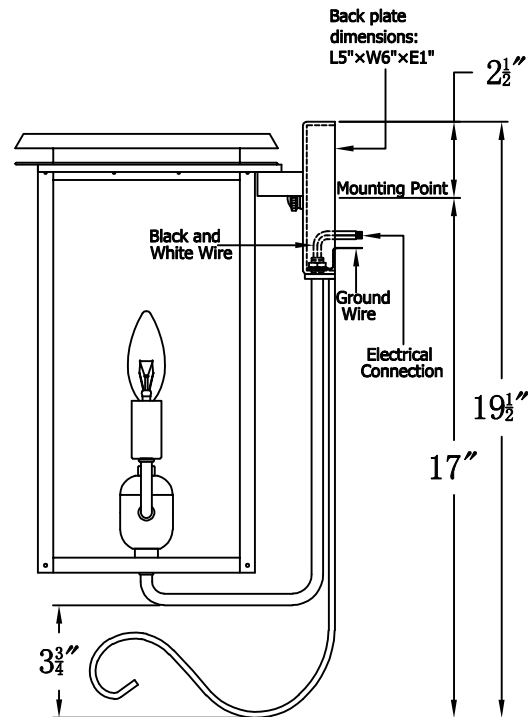

HYLAND 15 Electric With Bottom Farmhouse Hook (HL-15E BFH4)

The CopperSmith

Product Description	Drawing Description	9152 Hard Drive
Sockets:2-E12 Candelabra	REV:A/0	Foley Alabama 36536
Watts:2-60W	Date:03/09/2022	SKU Number:HL-15E
	Drawing by:Jason Huang	Product Name:Hyland 15 Electric