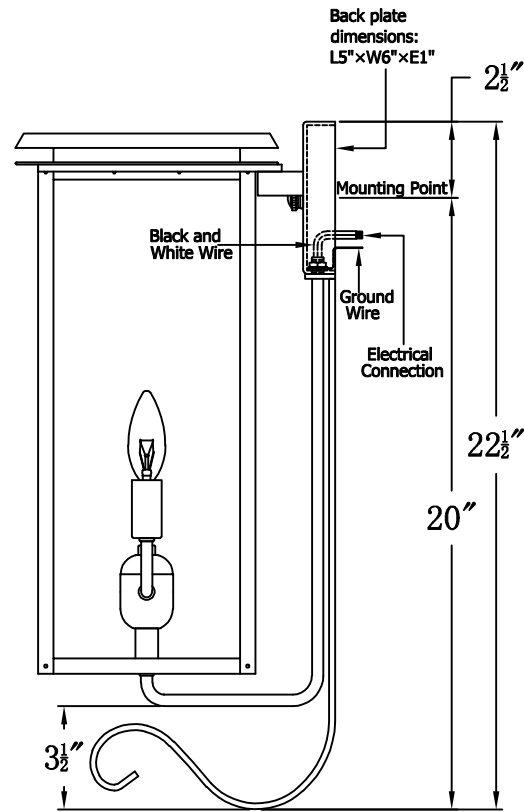

HYLAND 18 Electric With Bottom Farmhouse Hook (HL-18E BFH6)

The CopperSmith

Product Description	Drawing Description	<u>9152 Hard Drive</u>
Sockets:2-E12 Candelabra	REV:A/0	Foley Alabama 36536
Watts:2-60W	Date:03/10/2022	SKU Number:HL-18E
	Drawing by:Jason Huang	Product Name:Hyland 18 Electric