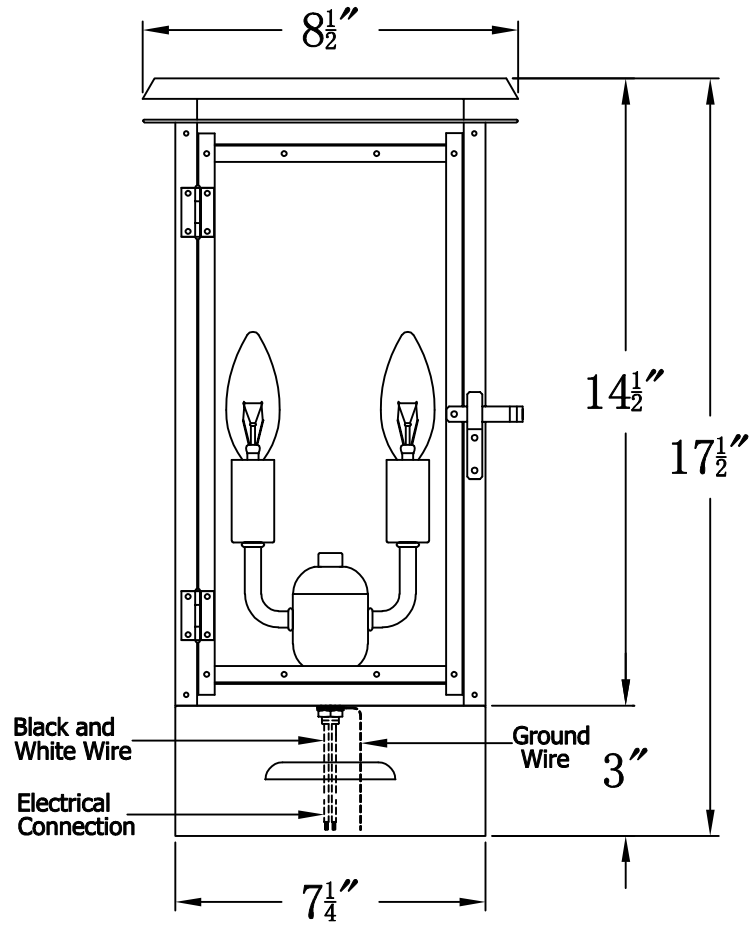

HYLAND 15 Electric With Copper Pier Mount (HL-15E CPM3)

The CopperSmith

The CopperSmith		<u>9152 Hard Drive</u>
Product Description	Drawing Description	Foley Alabama 36536
Sockets:2-E12 Candelabra	REV:A/0	
Watts:2-60W	Date:03/08/2022	SKU Number:HL-15E
	Drawing by:Jason Huang	Product Name:Hyland 15 Electric