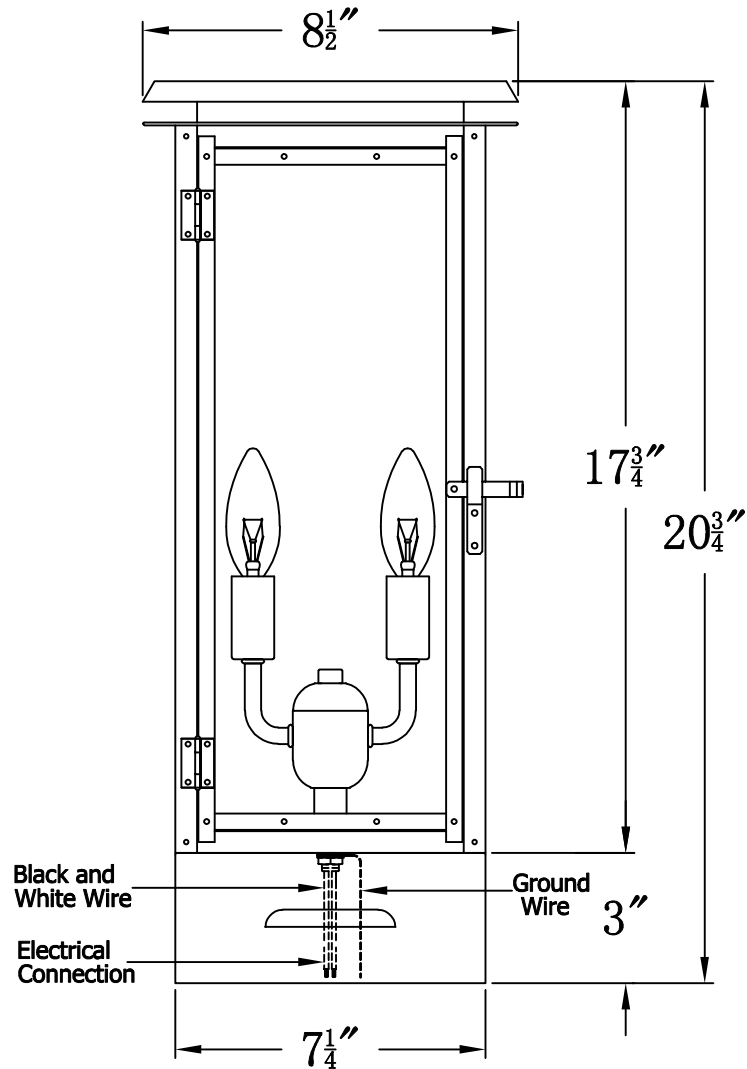

HYLAND 18 Electric With Copper Pier Mount (HL-18E CPM3)

The CopperSmith

Product Description	Drawing Description	9152 Hard Drive
Sockets:2-E12 Candelabra	REV:A/0	Foley Alabama 36536
Watts:2-60W	Date:03/10/2022	SKU Number:HL-18E
	Drawing by:Jason Huang	Product Name:Hyland 18 Electric