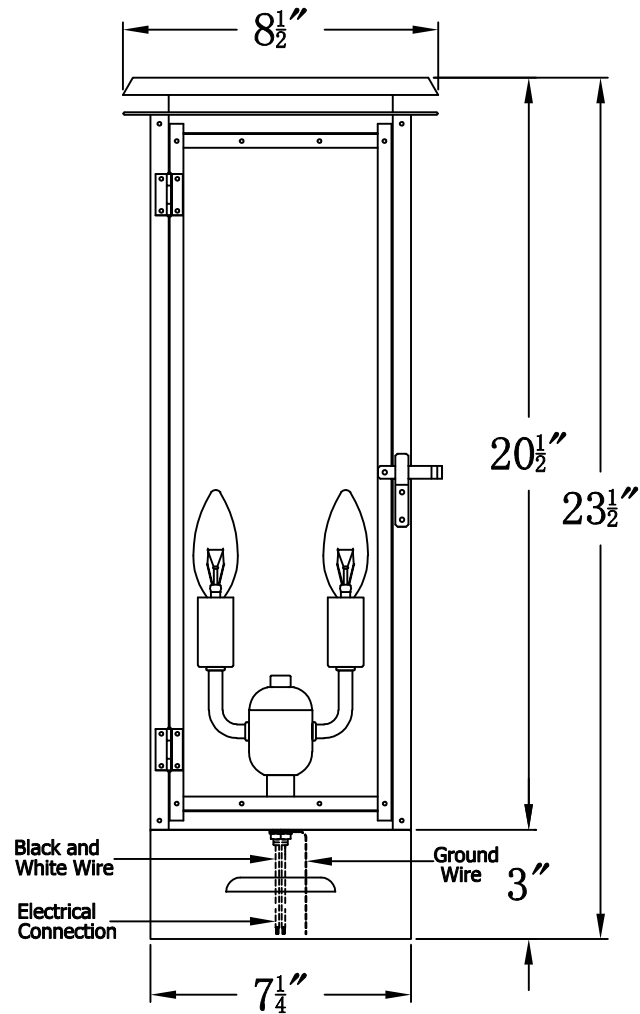

HYLAND 21 Electric With Copper Pier Mount (HL-21E CPM3)

The CopperSmith

Product Description	Drawing Description	9152 Hard Drive
Sockets:2-E12 Candelabra	REV:A/0	Foley Alabama 36536
Watts:2-60W	Date:03/11/2022	SKU Number:HL-21E
	Drawing by:Jason Huang	Product Name:Hyland 21 Electric