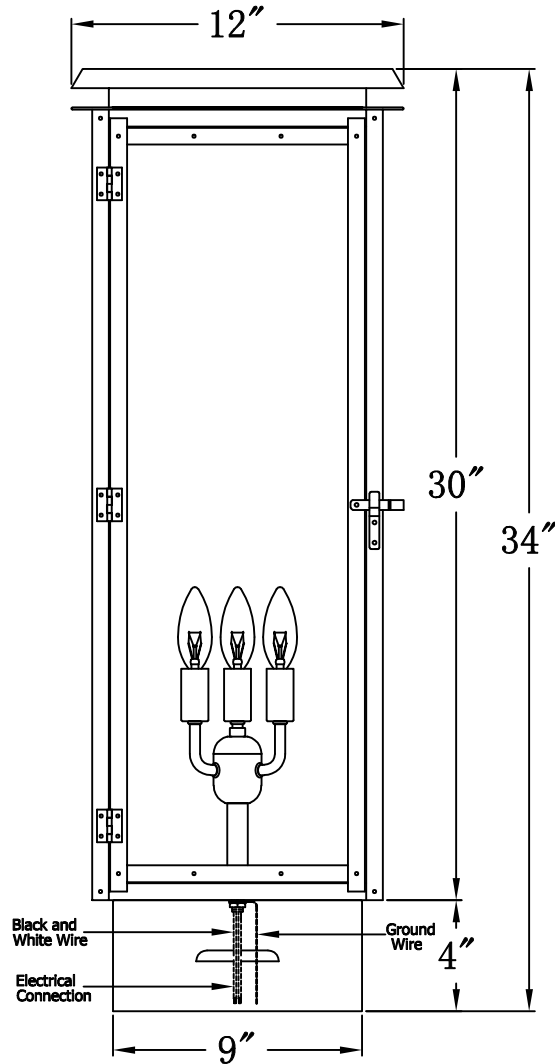

HYLAND 30 Electric With Copper Pier Mount (HL-30E CPM6)

The CopperSmith

Product Description	Drawing Description	9152 Hard Drive
Sockets:3-E12 Candelabra	REV:A/0	Foley Alabama 36536
Watts:3-60W	Date:03/12/2022	SKU Number:HL-30E
	Drawing by:Jason Huang	Product Name:Hyland 30 Electric