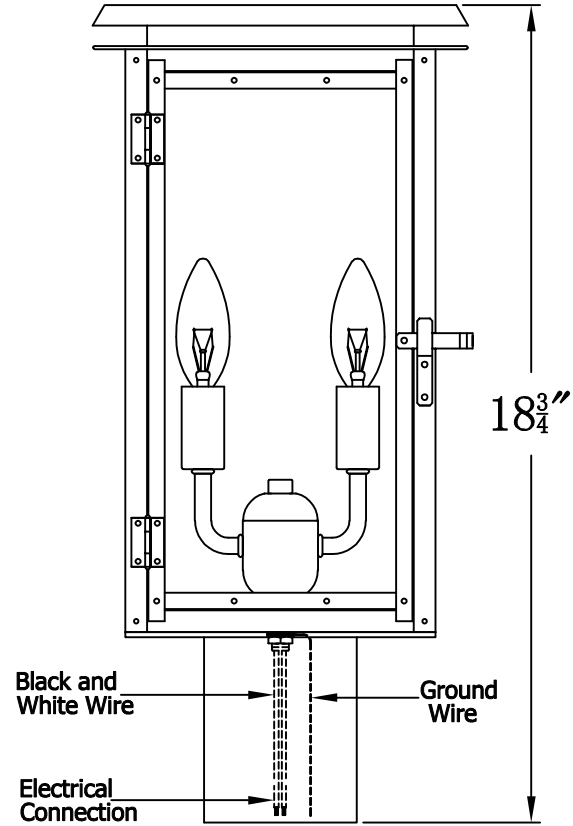

**HYLAND 15 Electric With Post Fitter
(HL-15E PF3)**

The CopperSmith

Product Description	Drawing Description	9152 Hard Drive
Sockets:2-E12 Candelabra	REV:A/0	Foley Alabama 36536
Watts:2-60W	Date:03/08/2022	SKU Number:HL-15E
	Drawing by:Jason Huang	Product Name:Hyland 15 Electric