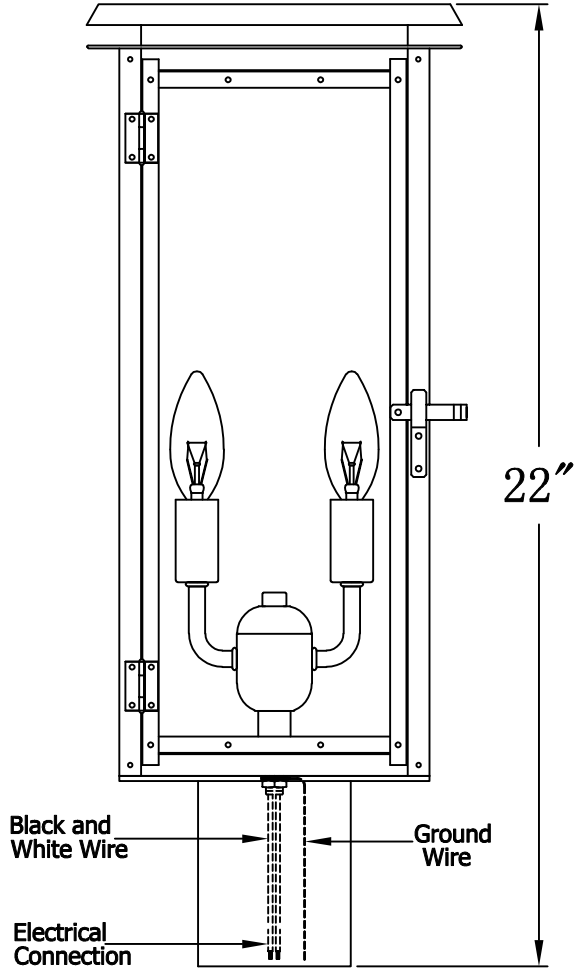

**HYLAND 18 Electric With Post Fitter
(HL-18E PF3)**

The CopperSmith		
Product Description	Drawing Description	<u>9152 Hard Drive</u>
Sockets:2-E12 Candelabra	REV:A/0	Foley Alabama 36536
Watts:2-60W	Date:03/10/2022	SKU Number:HL-18E
	Drawing by:Jason Huang	Product Name:Hyland 18 Electric