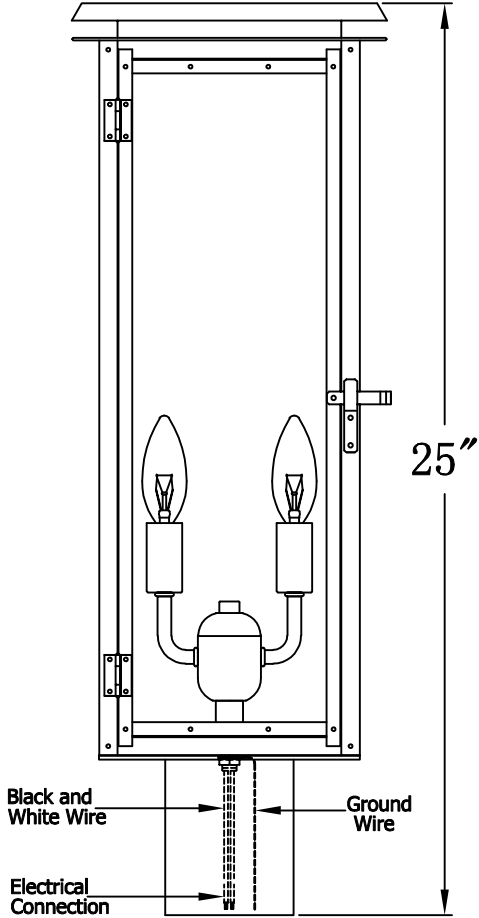

**HYLAND 21 Electric With Post Fitter
(HL-21E PF3)**

The CopperSmith

Product Description	Drawing Description	9152 Hard Drive
Sockets:2-E12 Candelabra	REV:A/0	Foley Alabama 36536
Watts:2-60W	Date:03/11/2022	SKU Number:HL-21E
	Drawing by:Jason Huang	Product Name:Hyland 21 Electric