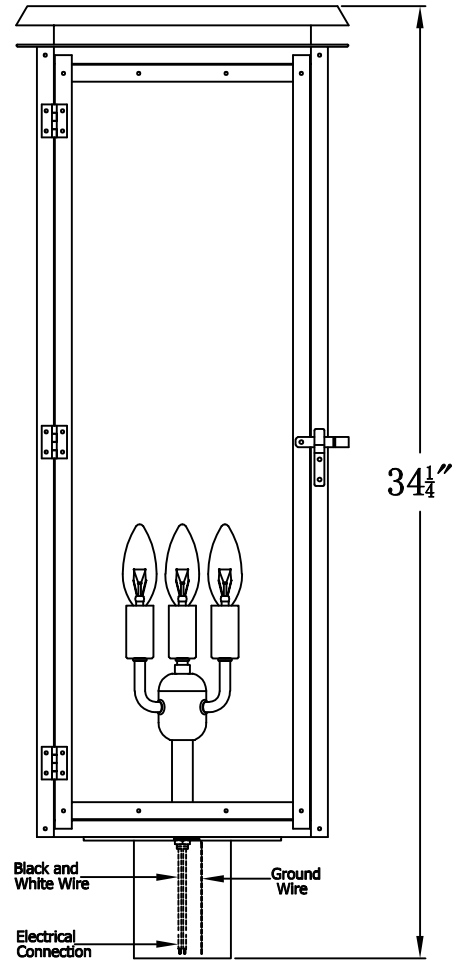

HYLAND 30 Electric With Post Fitter (HL-30E PF3)

The CopperSmith

		<u>9152 Hard Drive</u>
Product Description	Drawing Description	<u>Foley Alabama 36536</u>
Sockets:3-E12 Candelabra	REV:A/0	
Watts:3-60W	Date:03/12/2022	SKU Number:HL-30E
	Drawing by:Jason Huang	Product Name:Hyland 30 Electric