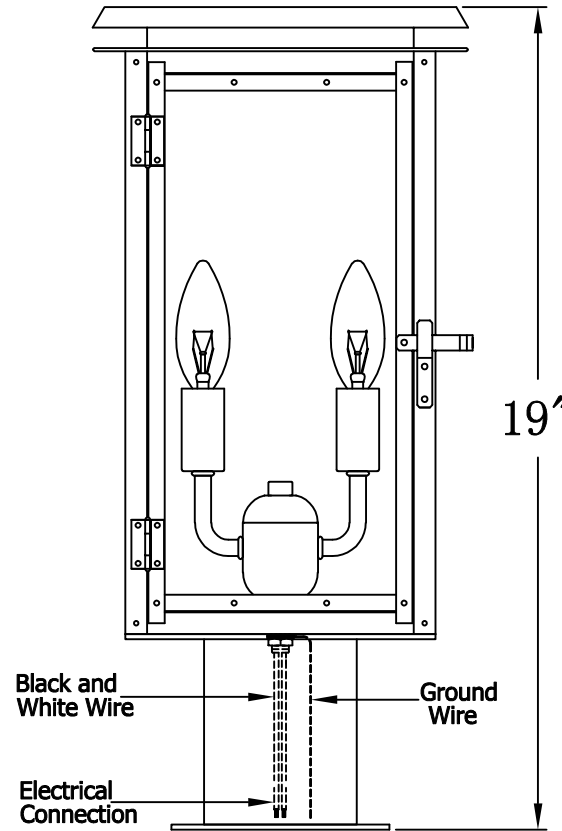

## HYLAND 15 Electric With Post Fitter And Pier Mount Adapter (HL-15E PF3/PFA)

Top View of PFA

### The CopperSmith

		<u>9152 Hard Drive</u>
Product Description	Drawing Description	Foley Alabama 36536
Sockets:2-E12 Candelabra	REV:A/0	
Watts:2-60W	Date:03/08/2022	SKU Number:HL-15E
	Drawing by:Jason Huang	Product Name:Hyland 15 Electric