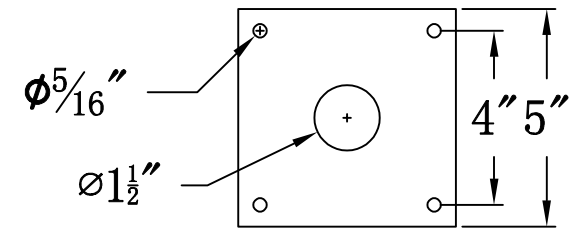

### The CopperSmith

		<u>9152 Hard Drive</u>
Product Description	Drawing Description	Foley Alabama 36536
Sockets:2-E12 Candelabra	REV:A/0	
Watts:2-60W	Date:03/08/2022	SKU Number:HL-15E
	Drawing by:Jason Huang	Product Name:Hyland 15 Electric