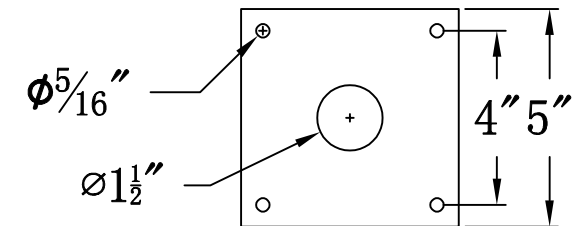

HYLAND 18 Electric With Post Fitter And Pier Mount Adapter (HL-18E PF3/PFA)

Top View of PFA

The CopperSmith

		9152 Hard Drive
Product Description	Drawing Description	<u>Foley Alabama 36536</u>
Sockets:2-E12 Candelabra	REV:A/0	
Watts:2-60W	Date:03/10/2022	SKU Number:HL-18E
	Drawing by:Jason Huang	Product Name:Hyland 18 Electric