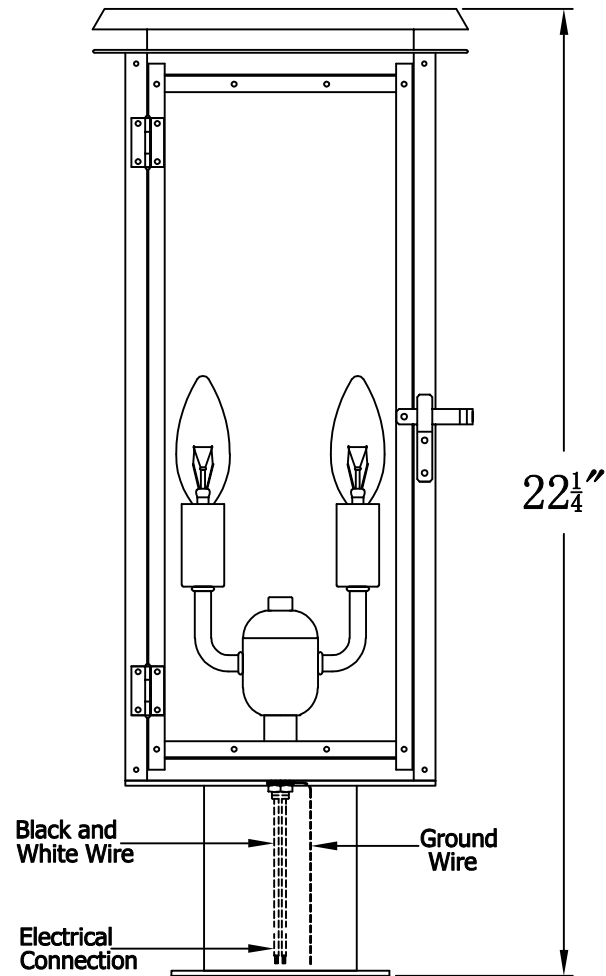

HYLAND 18 Electric With Post Fitter And Pier Mount Adapter (HL-18E PF3/PFA)

Top View of PFA

The CopperSmith

		9152 Hard Drive
Product Description	Drawing Description	<u>Foley Alabama 36536</u>
Sockets:2-E12 Candelabra	REV:A/0	
Watts:2-60W	Date:03/10/2022	SKU Number:HL-18E
	Drawing by:Jason Huang	Product Name:Hyland 18 Electric