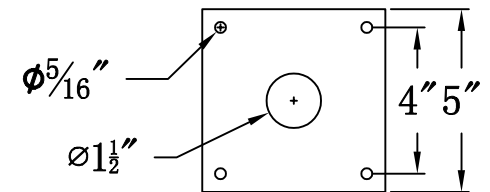

### The CopperSmith

		<b>9152 Hard Drive</b>
Product Description	Drawing Description	<u>Foley Alabama 36536</u>
Sockets:2-E12 Candelabra	REV:A/0	
Watts:2-60W	Date:03/11/2022	SKU Number:HL-21E
	Drawing by:Jason Huang	Product Name:Hyland 21 Electric