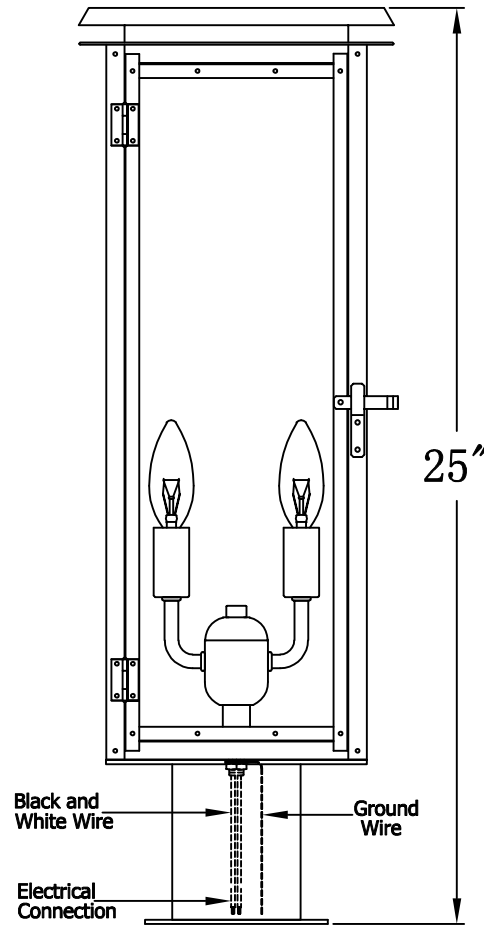

## HYLAND 21 Electric With Post Fitter And Pier Mount Adapter (HL-21E PF3/PFA)

Top View of PFA

### The CopperSmith

		<b>9152 Hard Drive</b>
Product Description	Drawing Description	<u>Foley Alabama 36536</u>
Sockets:2-E12 Candelabra	REV:A/0	
Watts:2-60W	Date:03/11/2022	SKU Number:HL-21E
	Drawing by:Jason Huang	Product Name:Hyland 21 Electric