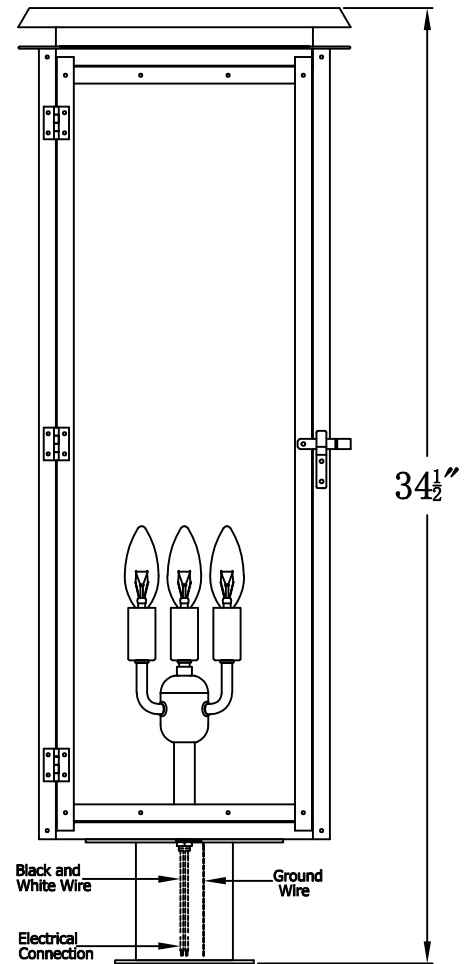

HYLAND 30 Electric With Post Fitter And Pier Mount Adapter (HL-30E PF3/PFA)

Top View of PFA

The CopperSmith

The CopperSmith		9152 Hard Drive
Product Description	Drawing Description	<u>Foley Alabama 36536</u>
Sockets:3-E12 Candelabra	REV:A/0	SKU Number:HL-30E
Watts:3-60W	Date:03/12/2022	Product Name:Hyland 30 Electric
	Drawing by:Jason Huang	