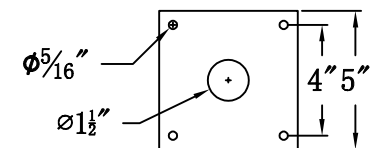

HYLAND 30 Electric With Post Fitter And Pier Mount Adapter (HL-30E PF3/PFA)

Top View of PFA

The CopperSmith

The CopperSmith		9152 Hard Drive
Product Description	Drawing Description	<u>Foley Alabama 36536</u>
Sockets:3-E12 Candelabra	REV:A/0	SKU Number:HL-30E
Watts:3-60W	Date:03/12/2022	Product Name:Hyland 30 Electric
	Drawing by:Jason Huang	