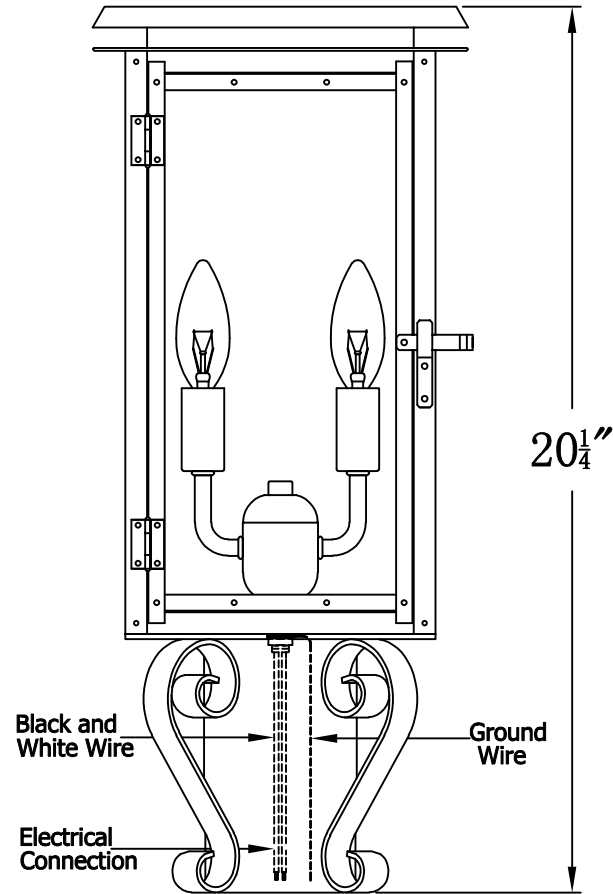

# HYLAND 15 Electric With Grand Post Fitter (HL-15E GPF3)

## The CopperSmith

<b>Product Description</b>	<b>Drawing Description</b>	<u>9152 Hard Drive</u>
Sockets:2-E12 Candelabra	REV:A/0	Foley Alabama 36536
Watts:2-60W	Date:03/09/2022	SKU Number:HL-15E
	Drawing by:Jason Huang	Product Name:Hyland 15 Electric