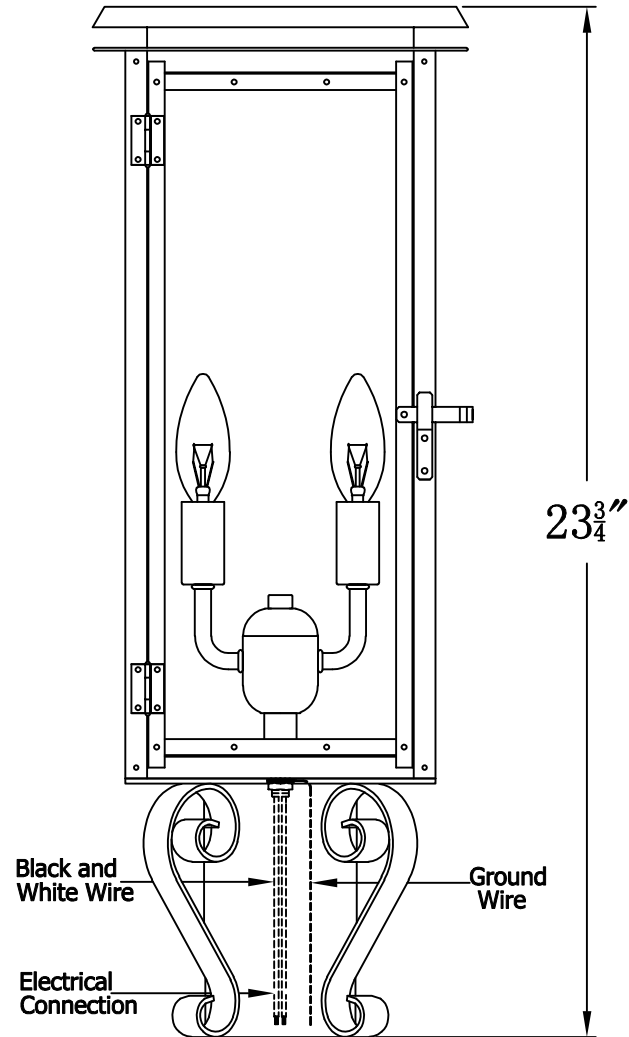

HYLAND 18 Electric With Grand Post Fitter (HL-18E GPF3)

The CopperSmith

Product Description	Drawing Description	<u>9152 Hard Drive</u>
Sockets:2-E12 Candelabra	REV:A/0	<u>Foley Alabama 36536</u>
Watts:2-60W	Date:03/10/2022	SKU Number:HL-18E
	Drawing by:Jason Huang	Product Name:Hyland 18 Electric