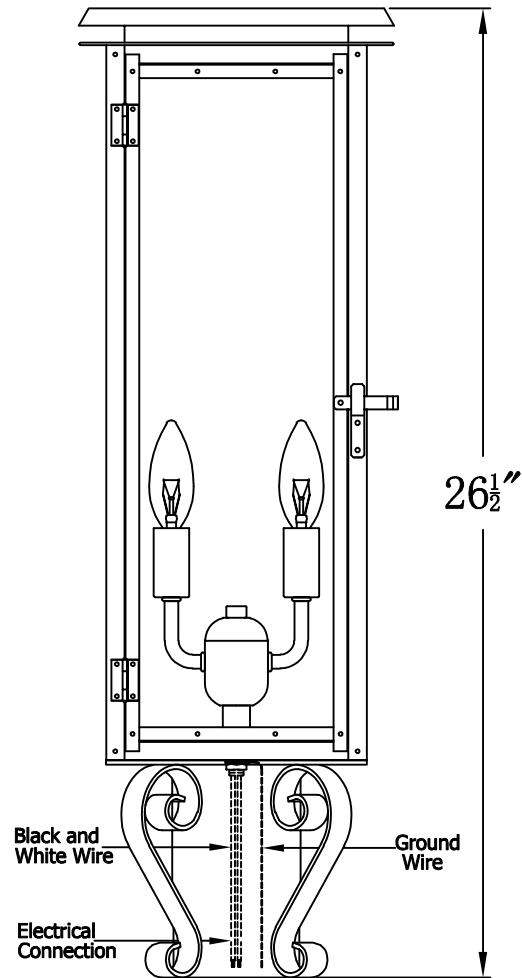

HYLAND 21 Electric With Grand Post Fitter (HL-21E GPF3)

The CopperSmith

		<u>9152 Hard Drive</u>
Product Description	Drawing Description	<u>Foley Alabama 36536</u>
Sockets:2-E12 Candelabra	REV:A/0	
Watts:2-60W	Date:03/11/2022	SKU Number:HL-21E
	Drawing by:Jason Huang	Product Name:Hyland 21 Electric