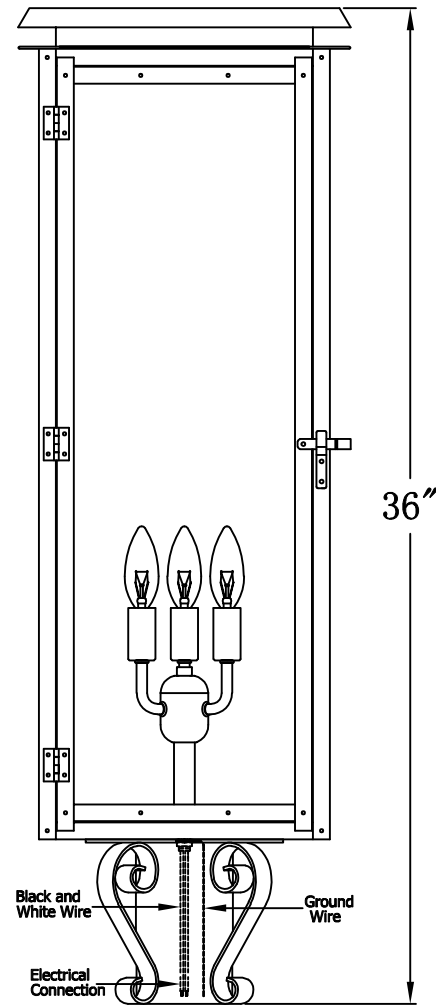

# HYLAND 30 Electric With Grand Post Fitter (HL-30E GPF3)

<b>The CopperSmith</b>		
Product Description	Drawing Description	<u>9152 Hard Drive</u>
Sockets:3-E12 Candelabra	REV:A/0	<u>Foley Alabama 36536</u>
Watts:3-60W	Date:03/12/2022	SKU Number:HL-30E
	Drawing by:Jason Huang	Product Name:Hyland 30 Electric