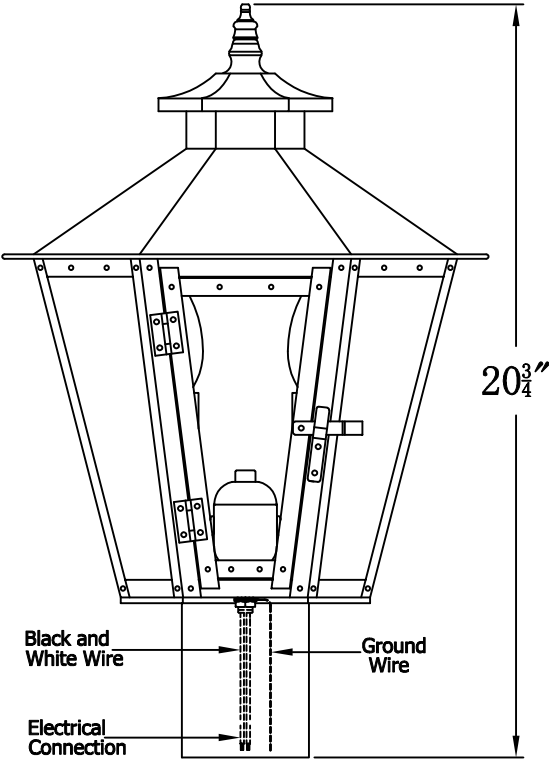

**BAYOU STREET 61 Electric With Post Fitter
(BS-61E PF4)**

The CopperSmith		
Product Description	Drawing Description	9152 Hard Drive
Sockets:2-E12 Candelabra	REV:A/0	Foley Alabama 36536
Watts:2-60W	Date:04/07/2022	SKU Number:BS-61E
	Drawing by:Jason Huang	Product Name:Bayou Street 61 Electric