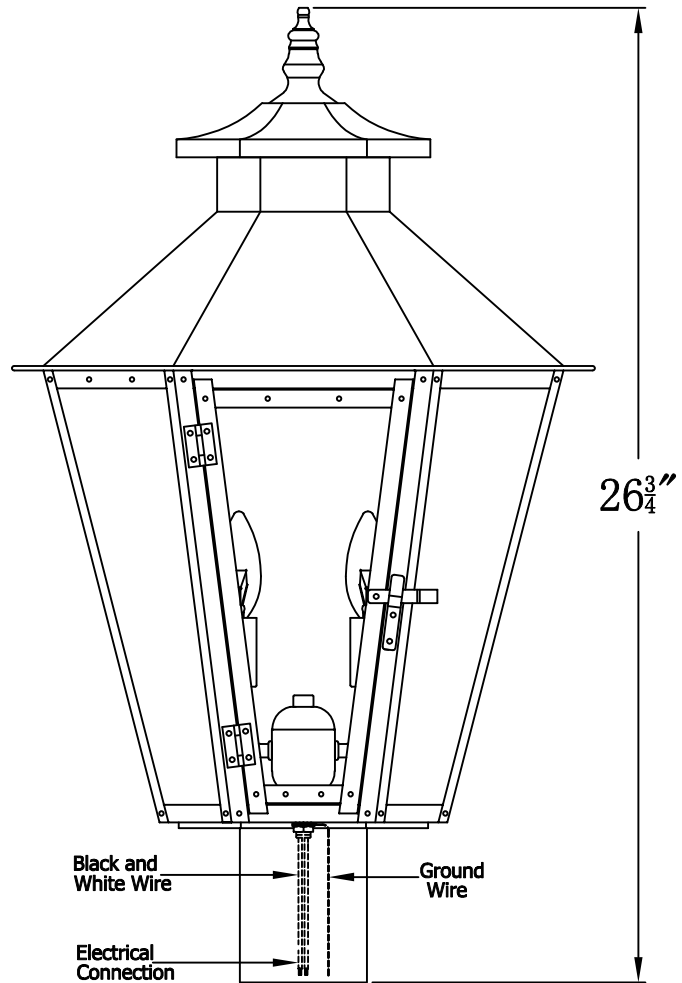

BAYOU STREET 62 Electric With Post Fitter
(BS-62E PF4)

The CopperSmith

Product Description	Drawing Description	9152 Hard Drive
Sockets:2-E12 Candelabra	REV:A/0	Foley Alabama 36536
Watts:2-60W	Date:04/11/2022	SKU Number:BS-62E
	Drawing by:Jason Huang	Product Name:Bayou Street 62 Electric