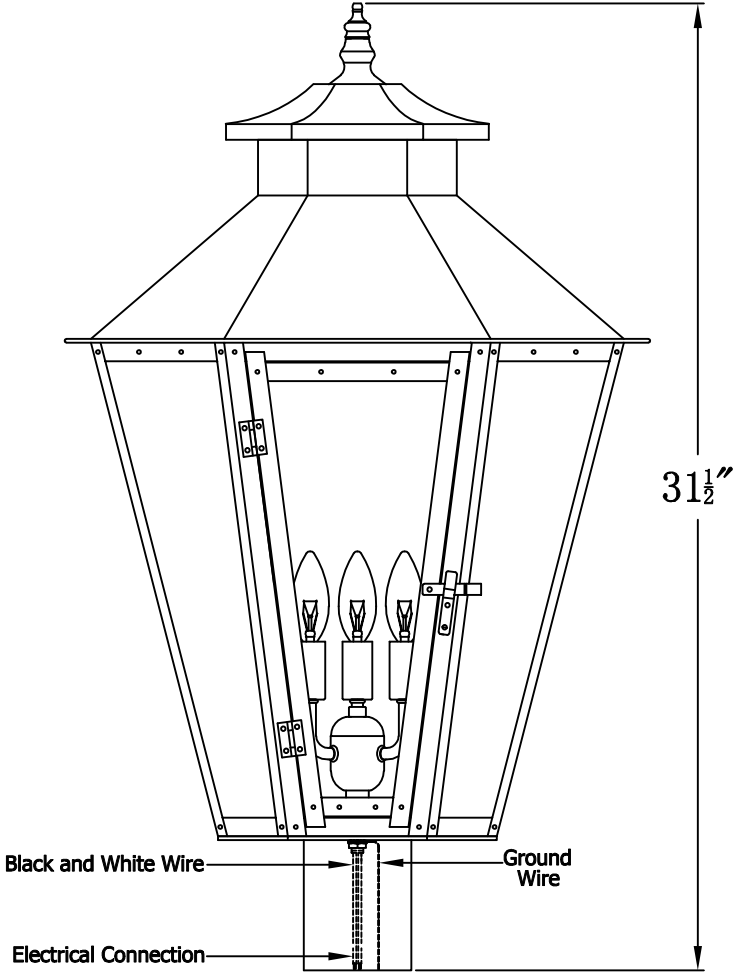

**BAYOU STREET 63 Electric With Post Fitter
(BS-63E PF5)**

The CopperSmith		
Product Description	Drawing Description	<u>9152 Hard Drive</u>
Sockets:3-E12 Candelabra	REV:A/0	<u>Foley Alabama 36536</u>
Watts:3-60W	Date:04/13/2022	SKU Number:BS-63E
	Drawing by:Jason Huang	Product Name:Bayou Street 63 Electric