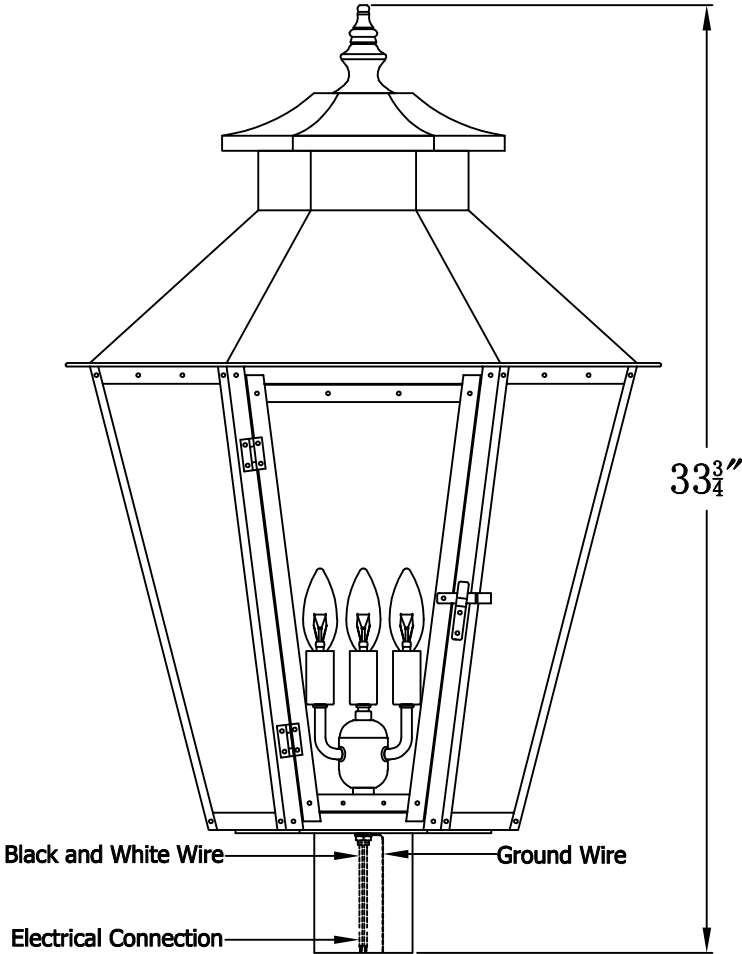

**BAYOU STREET 64 Electric With Post Fitter
(BS-64E PF5)**

| The CopperSmith | | |
|--------------------------|------------------------|---------------------------------------|
| Product Description | Drawing Description | 9152 Hard Drive |
| Sockets:3-E12 Candelabra | REV:A/0 | Foley Alabama 36536 |
| Watts:3-60W | Date:04/15/2022 | SKU Number:BS-64E |
| | Drawing by:Jason Huang | Product Name:Bayou Street 64 Electric |