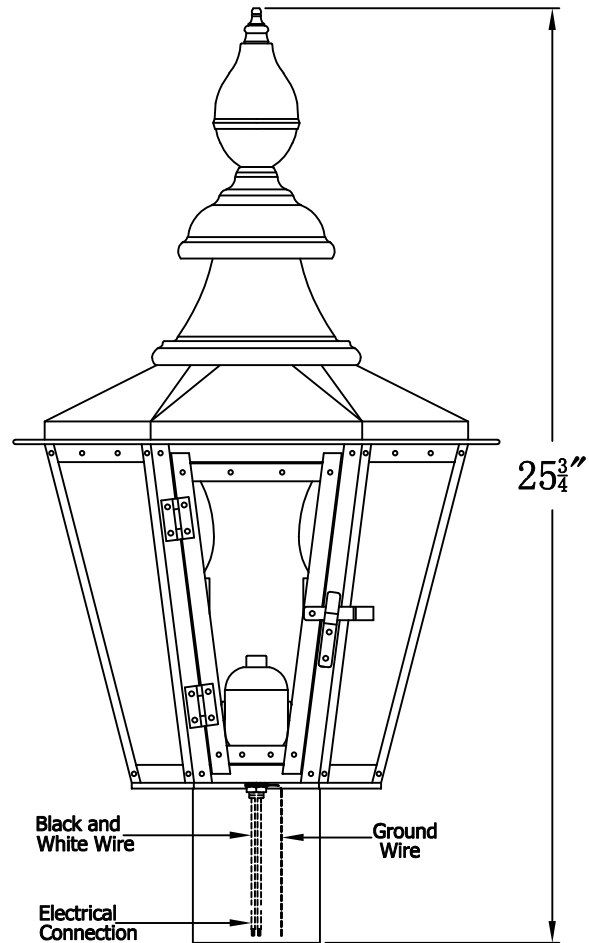

ESLAVA STREET 61 Electric With Post Fitter
(ES-61E PF4)

The CopperSmith

Product Description	Drawing Description	9152 Hard Drive
Sockets:2-E12 Candelabra	REV:A/0	Foley Alabama 36536
Watts:2-60W	Date:04/18/2022	SKU Number:ES-61E
	Drawing by:Jason Huang	Product Name:Eslava Street 61 Electric