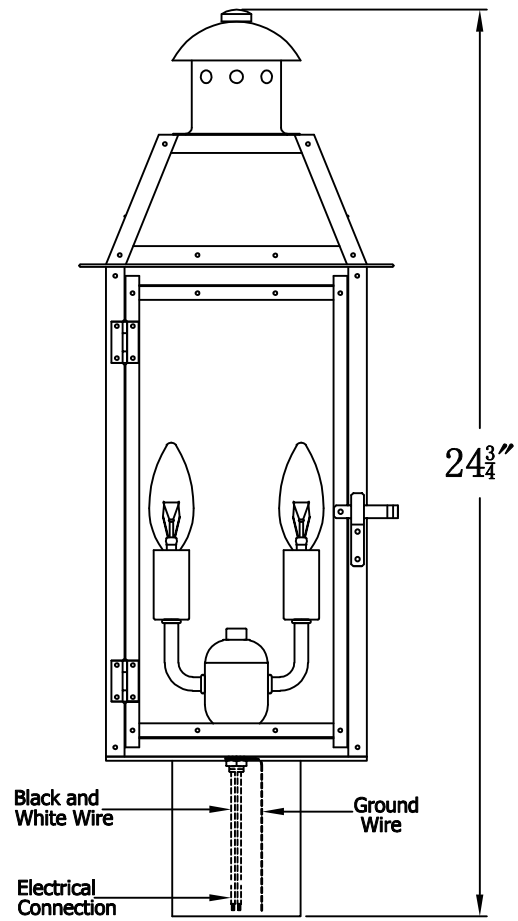

OAKLEY 20 Electric With Post Fitter (OA-20E PF3)

The CopperSmith

Product Description	Drawing Description	9152 Hard Drive
Sockets:2-E12 Candelabra	REV:A/0	Foley Alabama 36536
Watts:2-60W	Date:03/19/2022	SKU Number:OA-20E
	Drawing by:Jason Huang	Product Name:Oakley 20 Electric