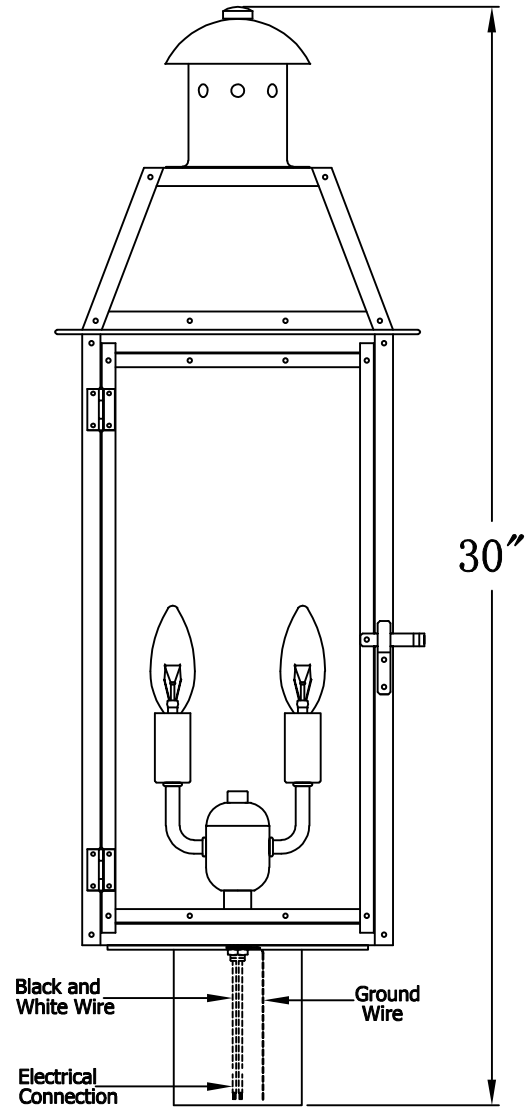

OAKLEY 25 Electric With Post Fitter (OA-25E PF3)

The CopperSmith

Product Description	Drawing Description	9152 Hard Drive
Sockets:2-E12 Candelabra	REV:A/0	Foley Alabama 36536
Watts:2-60W	Date:03/21/2022	SKU Number:OA-25E
	Drawing by:Jason Huang	Product Name:Oakley 25 Electric