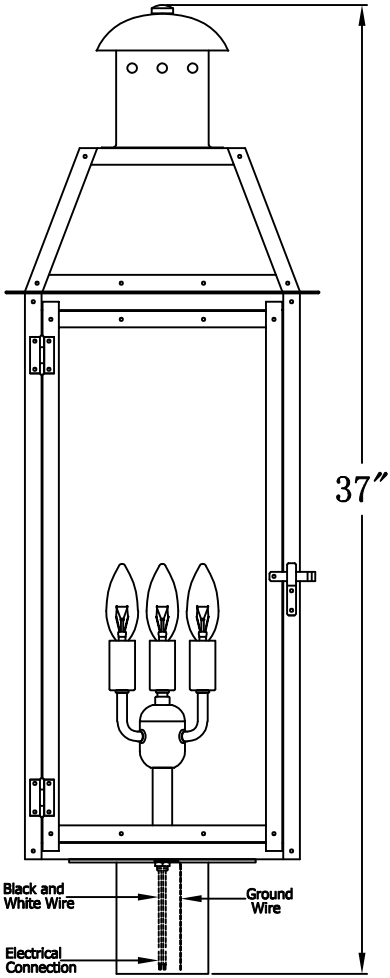

OAKLEY 33 Electric With Post Fitter  
(OA-33E PF3)

The CopperSmith		
Product Description	Drawing Description	9152 Hard Drive
Sockets:3-E12 Candelabra	REV:A/0	Foley Alabama 36536
Watts:3-60W	Date:03/22/2022	SKU Number:OA-33E
	Drawing by:Jason Huang	Product Name:Oakley 33 Electric