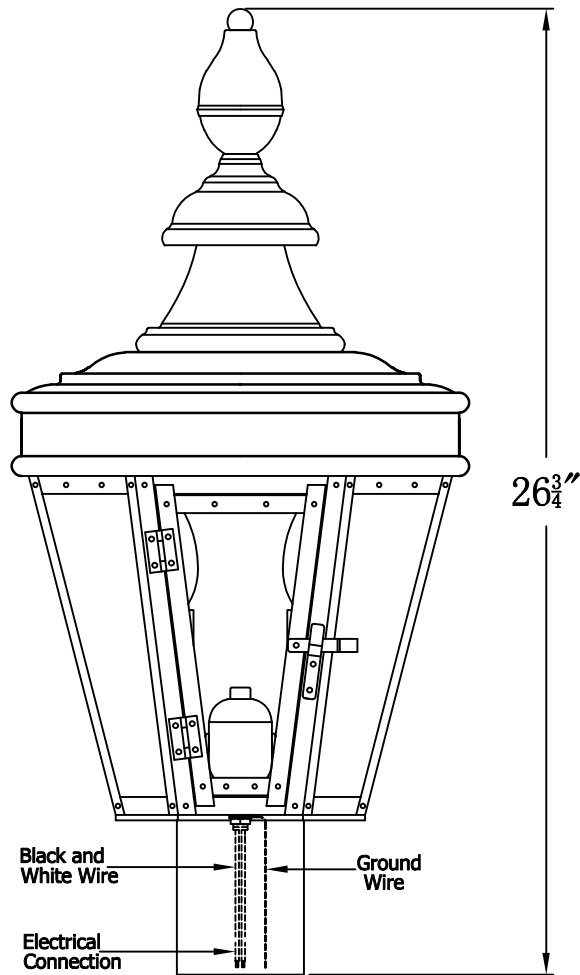

**ROYAL STREET 61 Electric With Post Fitter  
(RS-61E PF4)**

**The CopperSmith**

Product Description	Drawing Description	9152 Hard Drive
Sockets:2-E12 Candelabra	REV:A/0	Foley Alabama 36536
Watts:2-60W	Date:06/08/2022	SKU Number:RS-61E
	Drawing by:Jason Huang	Product Name:Royal Street 61 Electric