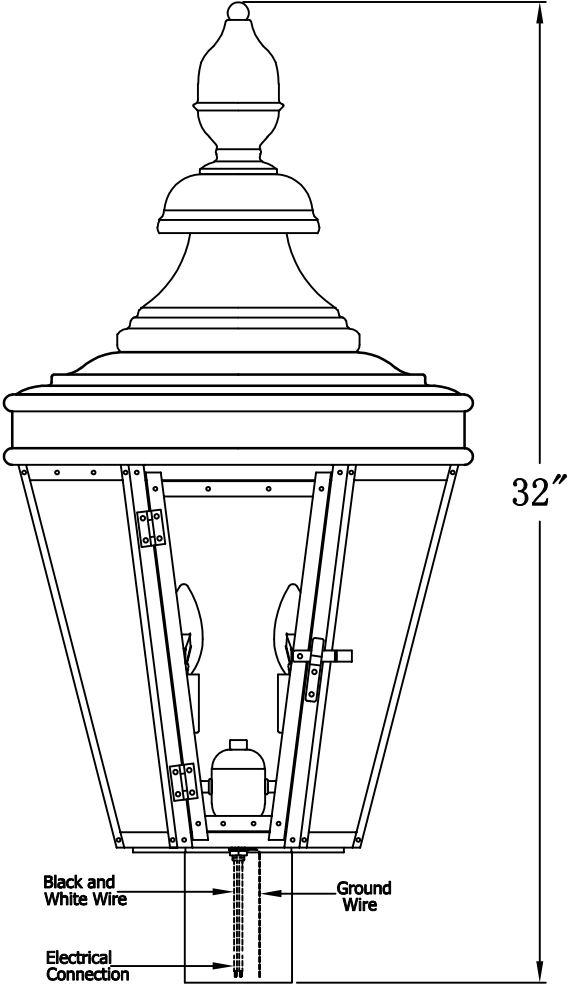

**ROYAL STREET 62 Electric With Post Fitter  
(RS-62E PF4)**

<b>The CopperSmith</b>		
Product Description	Drawing Description	<u>9152 Hard Drive</u>
Sockets:2-E12 Candelabra	REV:A/0	Foley Alabama 36536
Watts:2-60W	Date:06/11/2022	SKU Number:RS-62E
	Drawing by:Jason Huang	Product Name:Royal Street 62 Electric