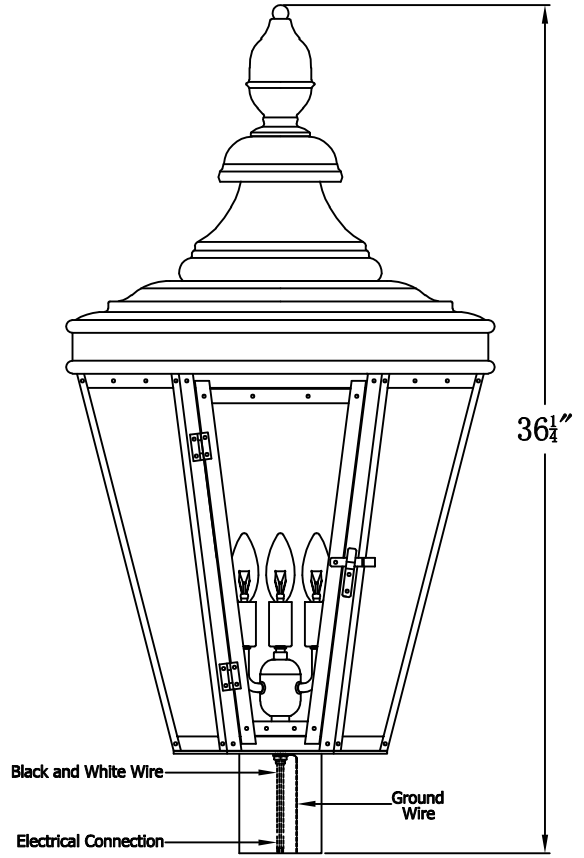

ROYAL STREET 63 Electric With Post Fitter
(RS-63E PF5)

The CopperSmith

| | | |
|--------------------------|------------------------|---------------------------------------|
| Product Description | Drawing Description | 9152 Hard Drive |
| Sockets:3-E12 Candelabra | REV:A/0 | Foley Alabama 36536 |
| Watts:3-60W | Date:06/17/2022 | SKU Number:RS-63E |
| | Drawing by:Jason Huang | Product Name:Royal Street 63 Electric |